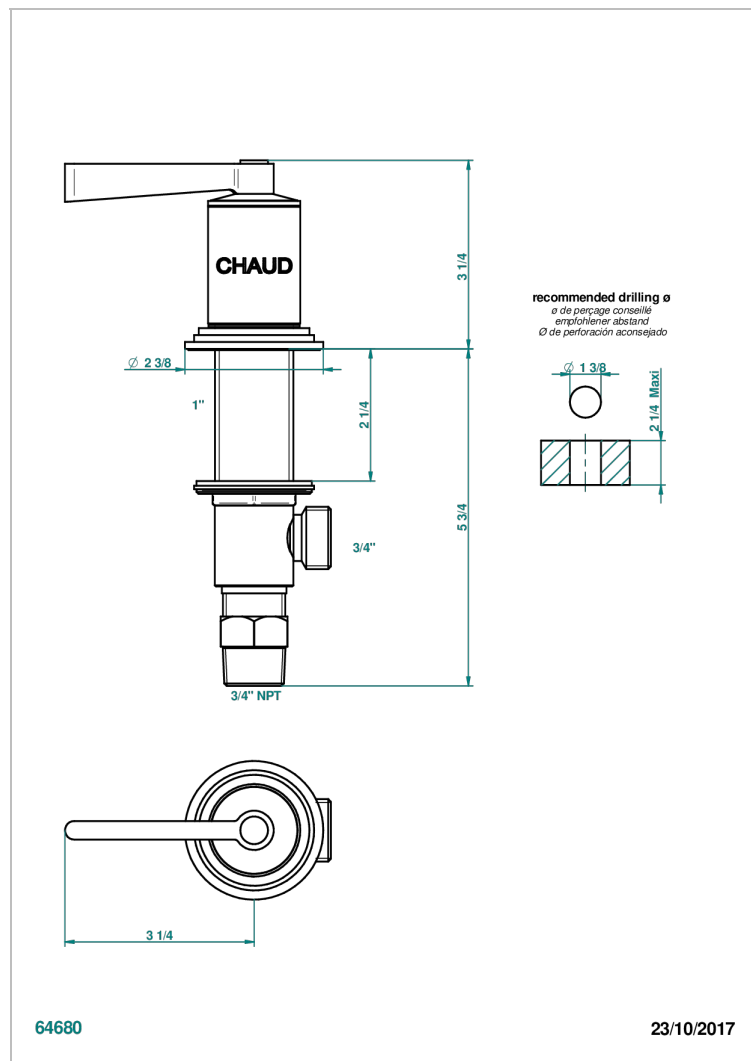

# FAUBOURG METAL WITH LEVER HANDLES

G2U-36/HUS

3/4" deck valve with trim - Hot