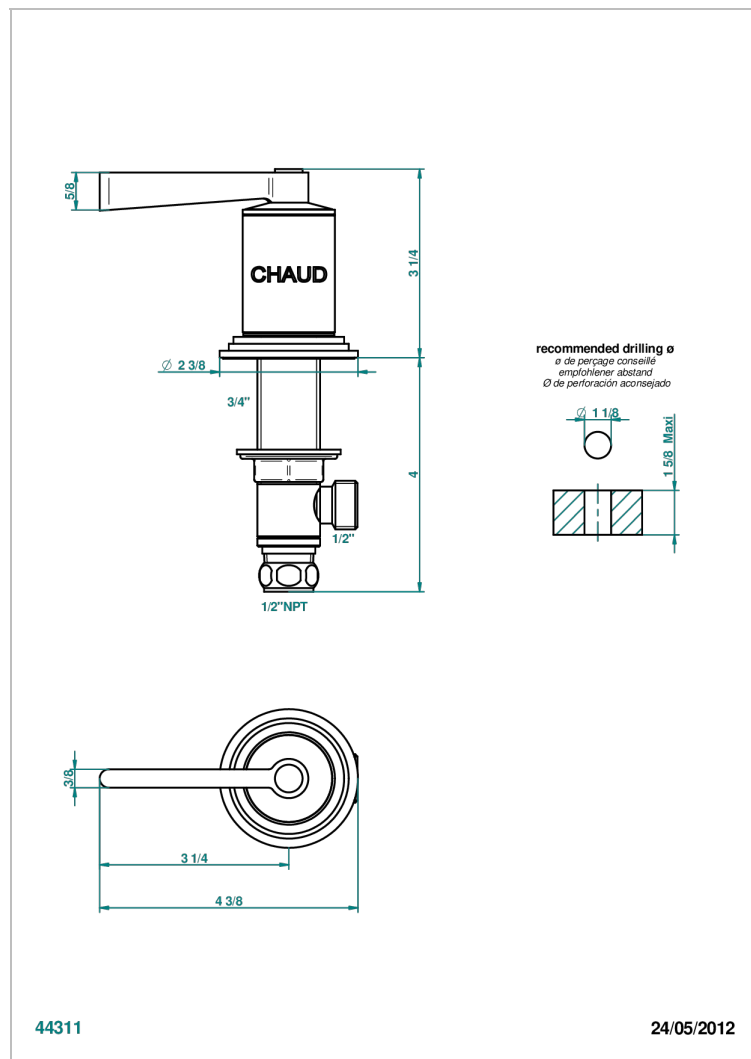

FAUBOURG METAL WITH LEVER HANDLES

G2U-35/HUS

1/2" deck valve with trim for lavatory - Hot

CHARACTERISTIC

- Faubourg metal with lever handles
- 1/2" deck valve with trim for lavatory - Hot

AVAILABLE FINITIONS