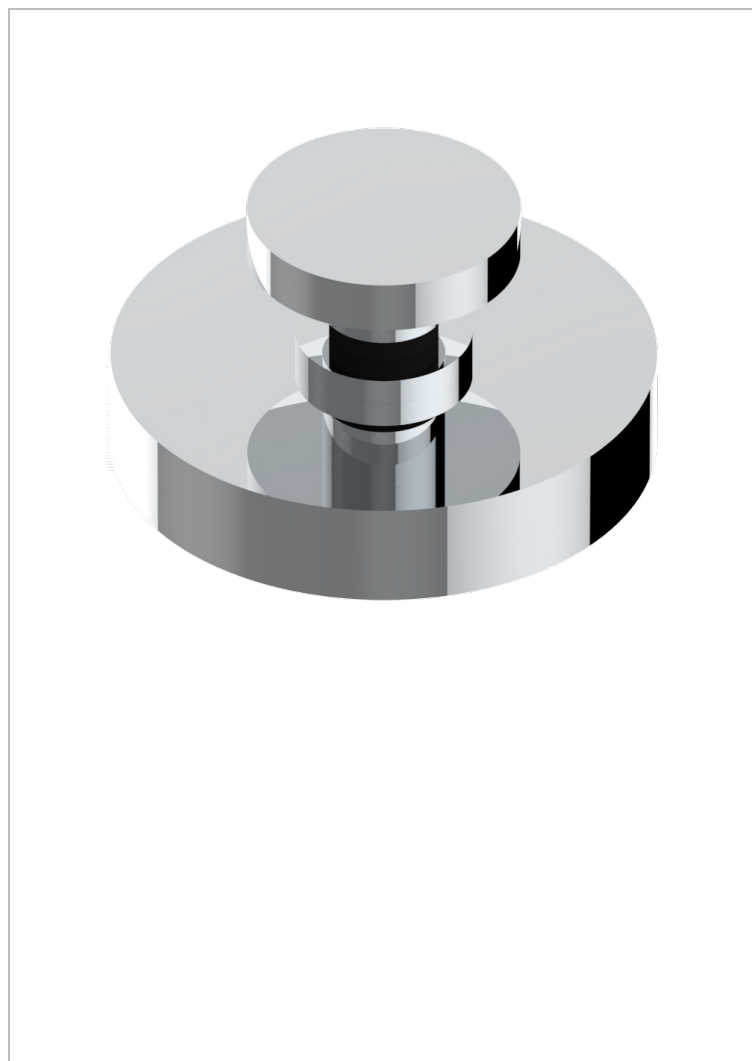

FAUBOURG METAL WITH LEVER HANDLES

G2U-334/US

Remote pop up, deck mounted lift rod with pop up

64063

18/07/2017

CHARACTERISTIC

- Faubourg metal with lever handles
- Remote pop up, deck mounted lift rod with pop up

AVAILABLE FINITIONS

Black nickel - D24

Blush PVD - H62

Brass color PVD - H49

Brown bronze color PVD - F33

Chrome polished - A02

Chrome polished / gold polished - G02

Gold color PVD - H52