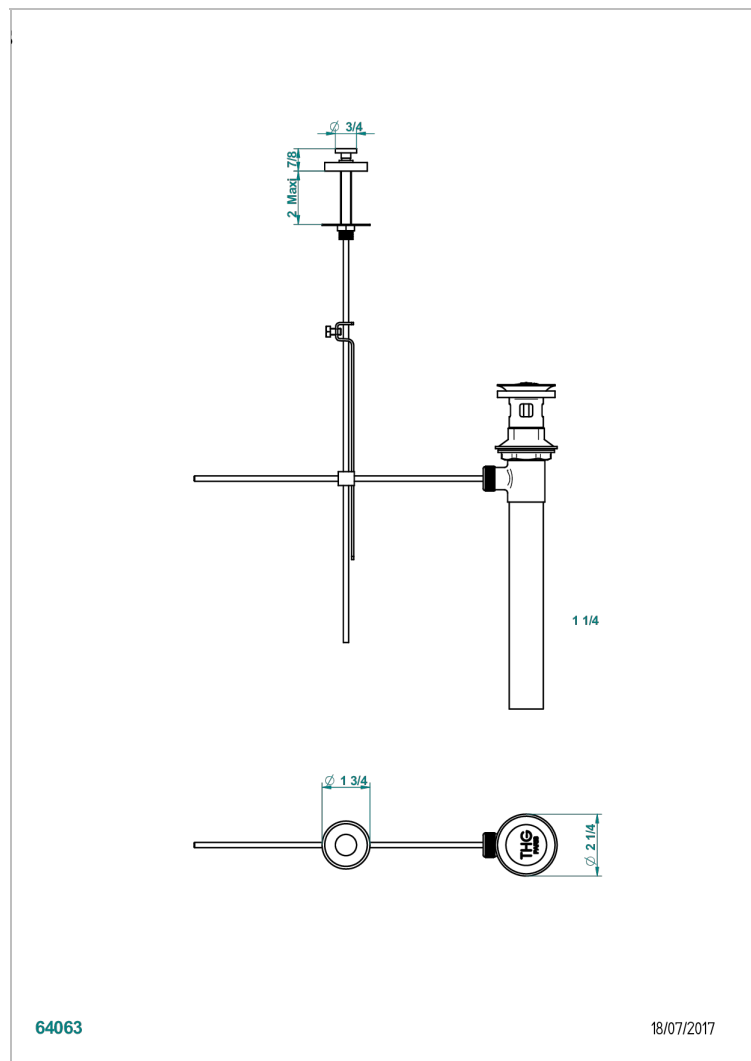

FAUBOURG METAL WITH LEVER HANDLES

G2U-334/US

Remote pop up, deck mounted lift rod with pop up

64063

18/07/2017

CHARACTERISTIC

- Faubourg metal with lever handles
- Remote pop up, deck mounted lift rod with pop up

AVAILABLE FINITIONS

Black nickel - D24

Blush PVD - H62

Brass color PVD - H49

Brown bronze color PVD - F33

Chrome polished - A02

Chrome polished / gold polished - G02

Gold color PVD - H52