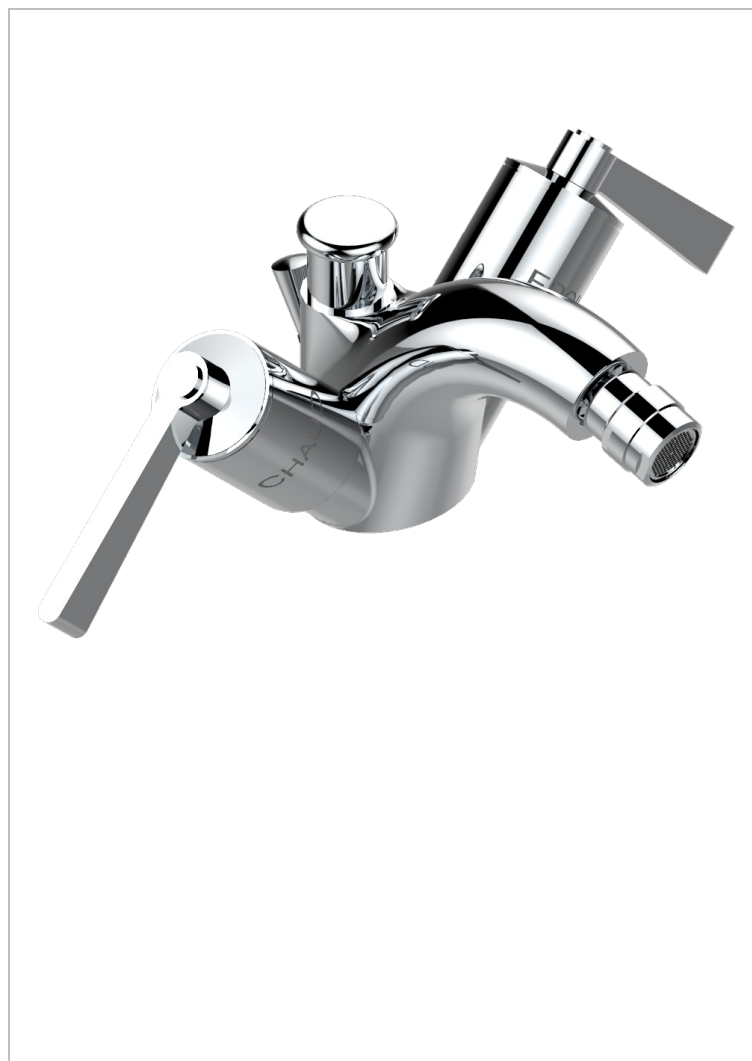

FAUBOURG METAL WITH LEVER HANDLES

G2U-3205/2US

Single hole bidet faucet, integral diverter for vertical spray with drain

CHARACTERISTIC

- Faubourg metal with lever handles
- Single hole bidet faucet, integral diverter for vertical spray with drain

AVAILABLE FINITIONS

Black nickel - D24
 Blush PVD - H62
 Brass color PVD - H49
 Brown bronze color PVD - F33
 Chrome polished - A02
 Chrome polished / gold polished - G02

Gold color PVD - H52
 Gold mat - F07
 Gold polished - F01
 Gold satiney - F03
 Graphite PVD - H64
 Matt Umber PVD - H67

Matt blush PVD - H60
 Matt brass color PVD - H50
 Matt brown bronze color PVD - F34
 Matt chrome (American satin) - C02
 Matt gold color PVD - H53
 Matt graphite PVD - H65

Matt nickel (American satin) - C01
 Matt nickel color PVD - H56
 Nickel antique / Sovereign - H28
 Nickel color PVD - H55
 Nickel polished - B01
 Rose Gold - F27