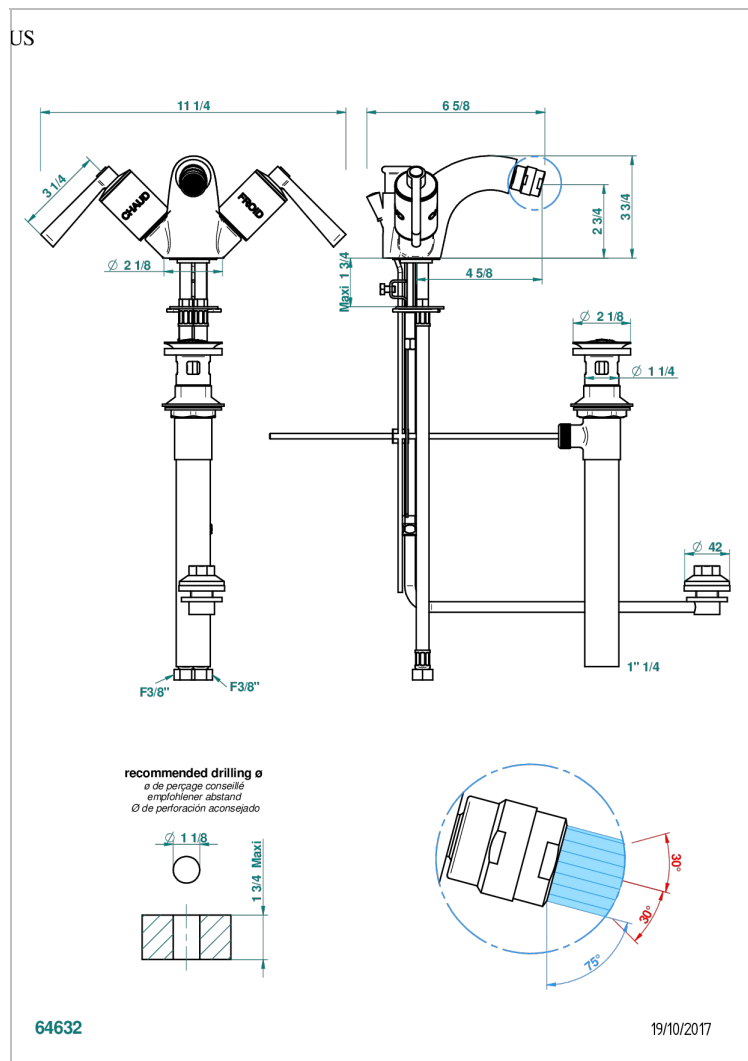

FAUBOURG METAL WITH LEVER HANDLES

G2U-3205/2US

Single hole bidet faucet, integral diverter for vertical spray with drain

CHARACTERISTIC

- Faubourg metal with lever handles
- Single hole bidet faucet, integral diverter for vertical spray with drain