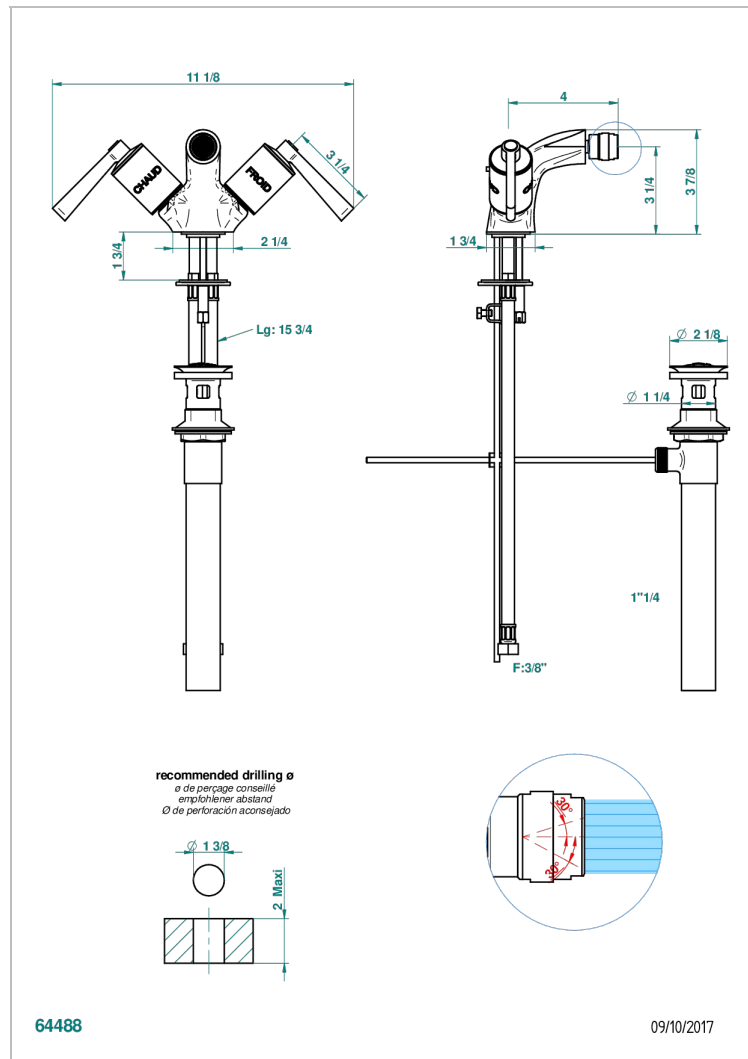

FAUBOURG METAL WITH LEVER HANDLES

G2U-3202/US

Single hole bidet faucet with drain

CHARACTERISTIC

- ASME : ASME A112.18.1-2011/CSA B125.1-11

STANDARDS

AVAILABLE FINITIONS

Black nickel - D24