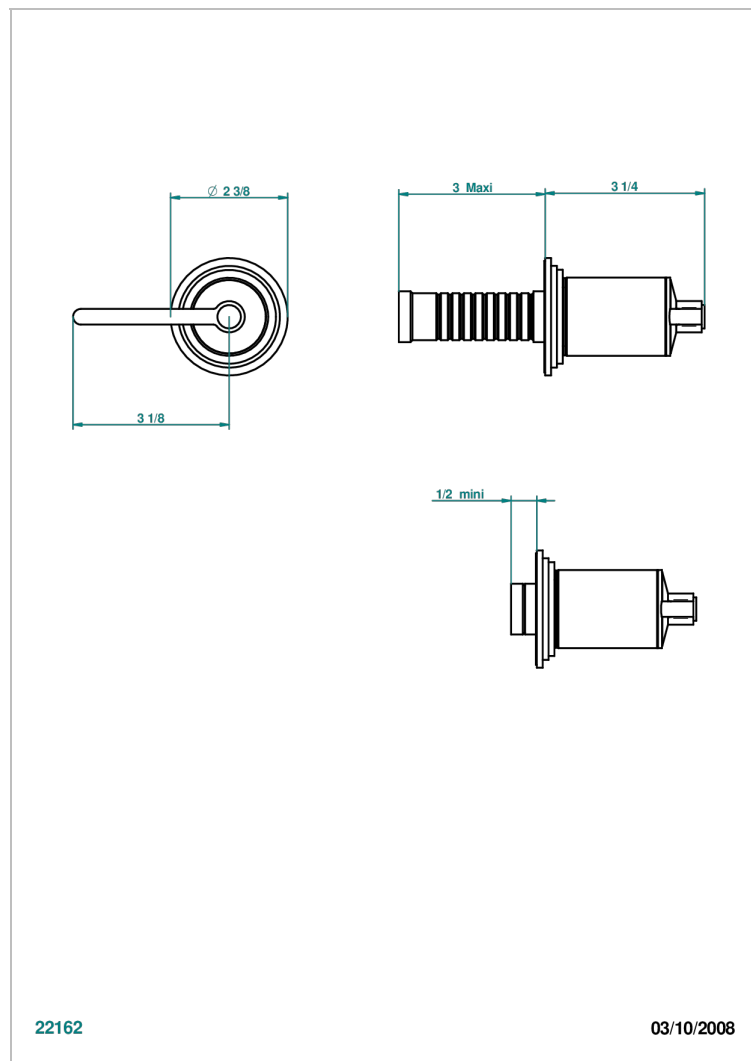

# FAUBOURG METAL WITH LEVER HANDLES

G2U-30B/N

Wall volume control 30 & 32 trim (no marking)

22162

03/10/2008

## CHARACTERISTIC

- Faubourg metal with lever handles
- Wall volume control 30 & 32 trim (no marking)

## RELATED SKU'S

- Ref. G00-32CUSA 3/4" Volume control wall valve with ceramic cartridge
- Ref. G00-30CUSA 1/2" volume control wall valve with ceramic cartridge