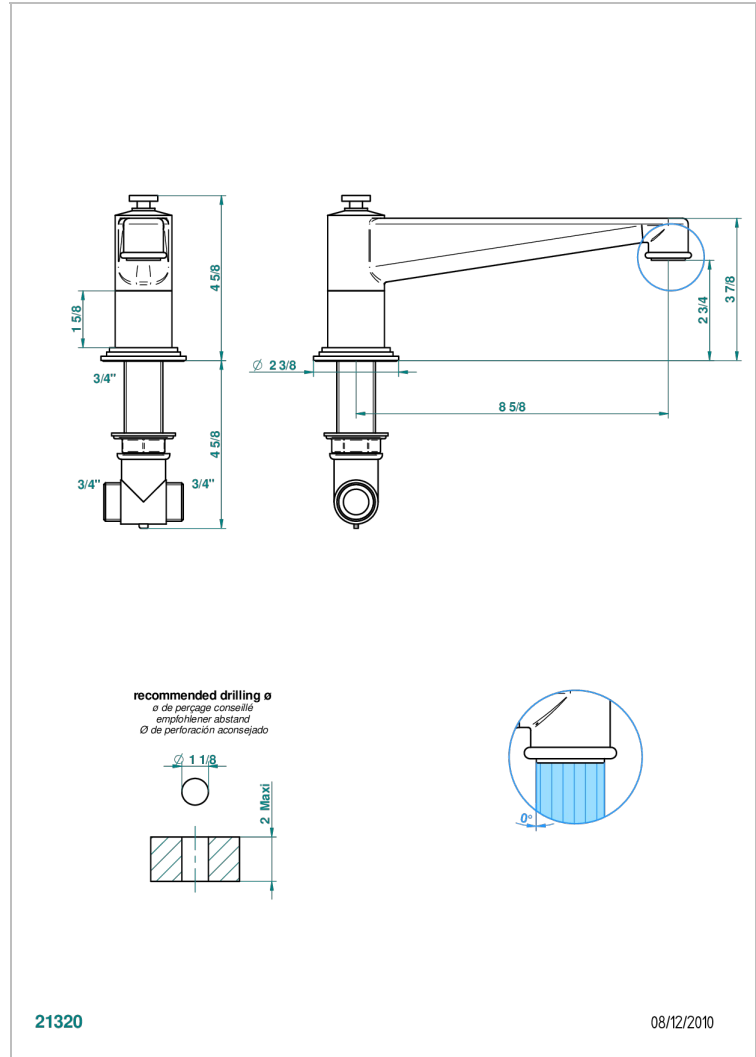

FAUBOURG METAL WITH LEVER HANDLES

G2U-29SG

Bathtub spout

CHARACTERISTIC

- Faubourg metal with lever handles
- Bathtub spout

TECHNICAL SPECS

- Recommandé : 3 bars (max. 5 bars) - Advised : 43,5 psi (max. 72 psi)
- Bec : 35 l/min à 3 bars
- Spout : 9.26 gpm at 43.5 psi