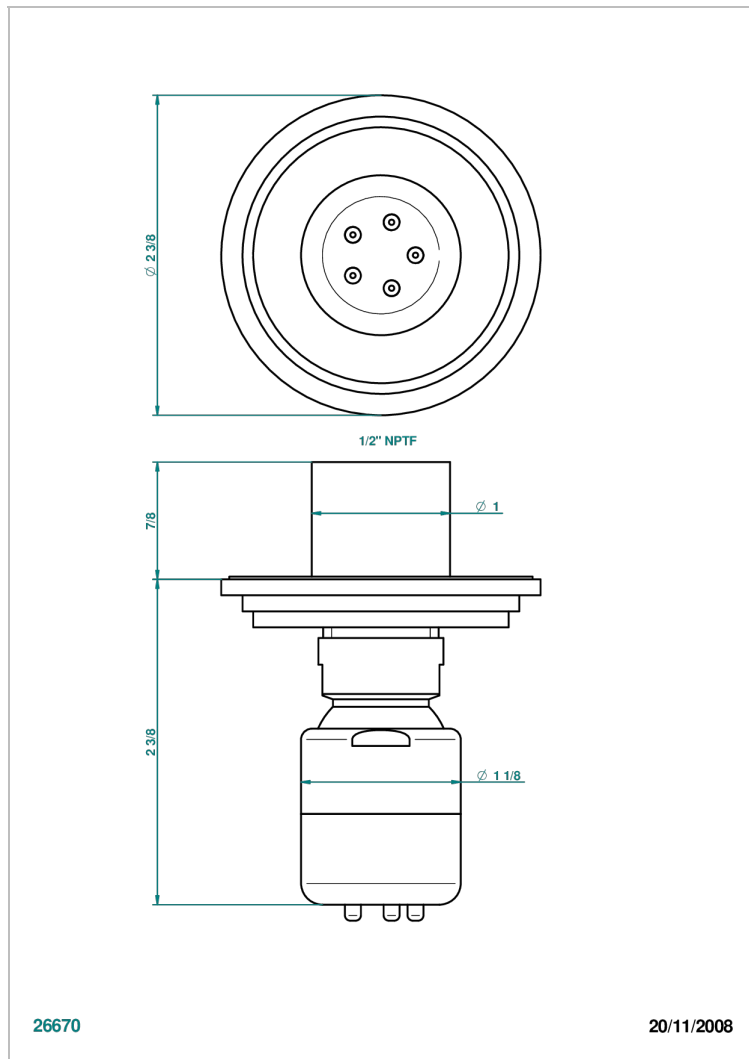

FAUBOURG METAL WITH LEVER HANDLES

G2U-290/BUS

Body spray 1/2" with Easyclean system

THG[®]
PARIS

26670

20/11/2008

CHARACTERISTIC

- Faubourg metal with lever handles
- Body spray 1/2" with Easyclean system