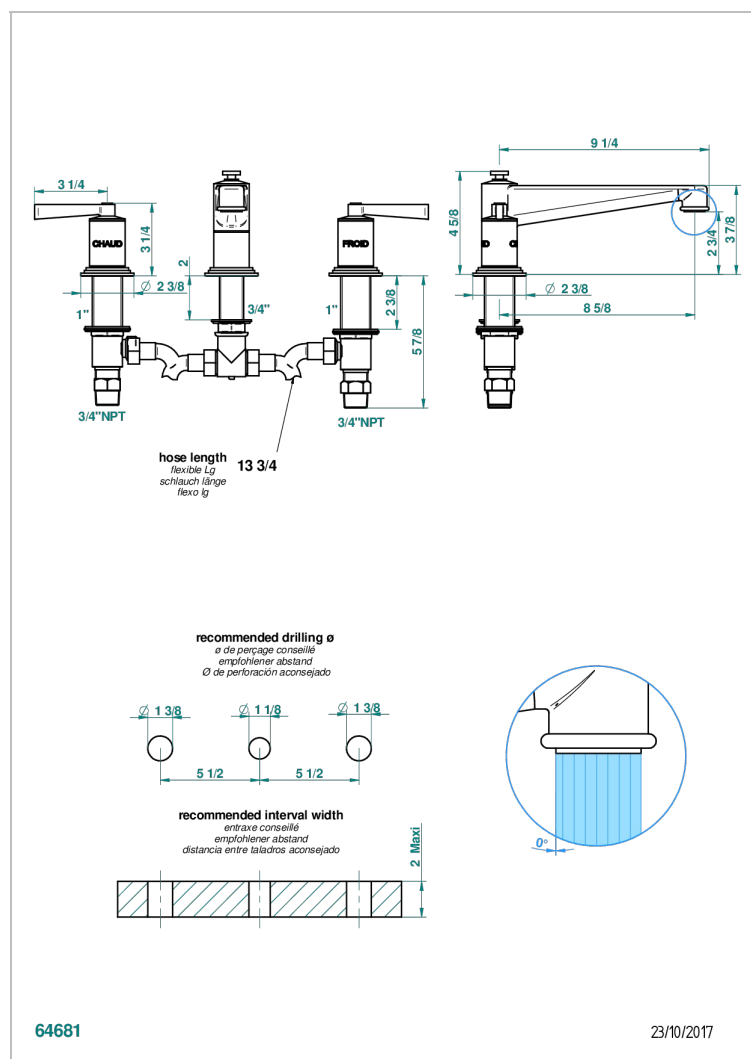

# FAUBOURG METAL WITH LEVER HANDLES

G2U-25SGUS

Roman tub set with 3/4" valves

## CHARACTERISTIC

- Faubourg metal with lever handles
- Roman tub set with 3/4" valves