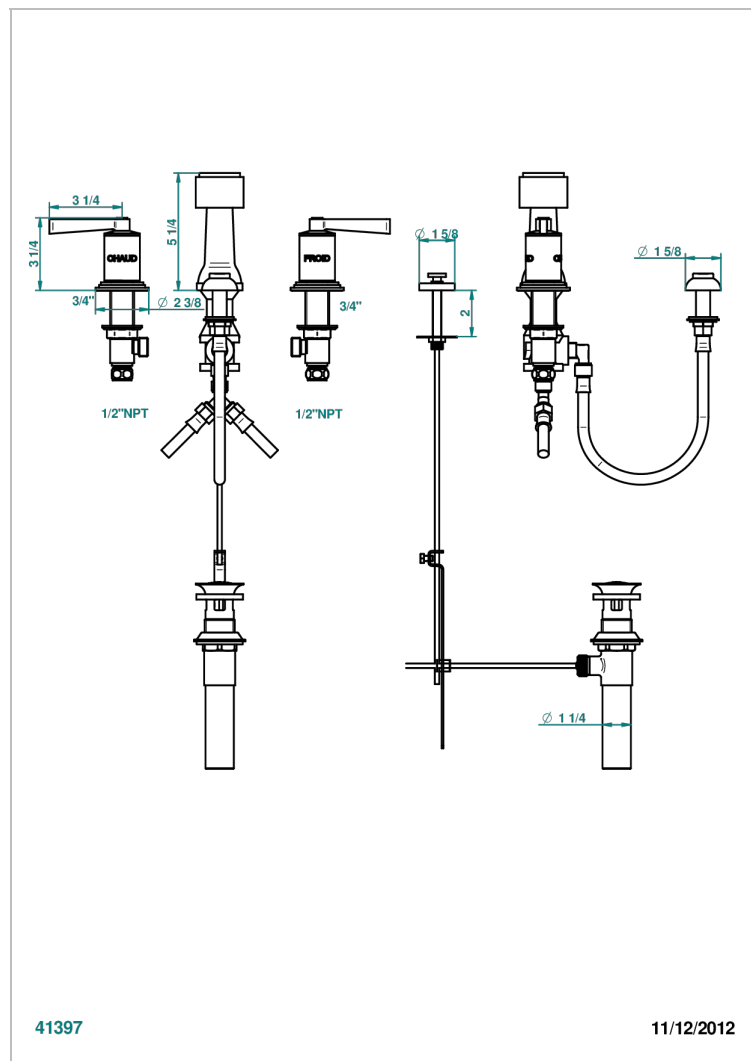

FAUBOURG METAL WITH LEVER HANDLES

G2U-207KA

Deck mounted 3-hole bidet with vertical spray, vacuum breaker and drain

41397

11/12/2012

CHARACTERISTIC

- ASME : ASME A112.18.1-2011/CSA B125.1-11

STANDARDS

Nickel color PVD - H55

Nickel polished - B01

Rose Gold - F27

Satin chrome - C03

Silver rhodium - F18

Soft gold - F30

Soft matt gold - F31

Umber PVD - H66