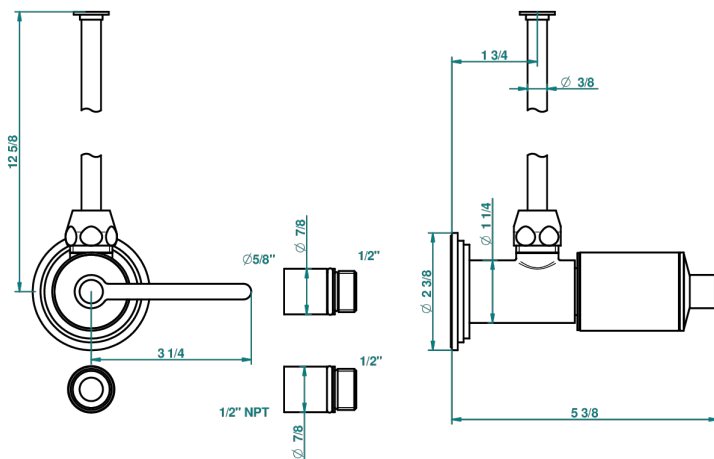

FAUBOURG METAL WITH LEVER HANDLES

G2U-181/SWC

Angle supply valve with 3/8" adaptor set for toilet

25291

23/06/2014

CHARACTERISTIC

- Faubourg metal with lever handles
- Angle supply valve with 3/8" adaptor set for toilet