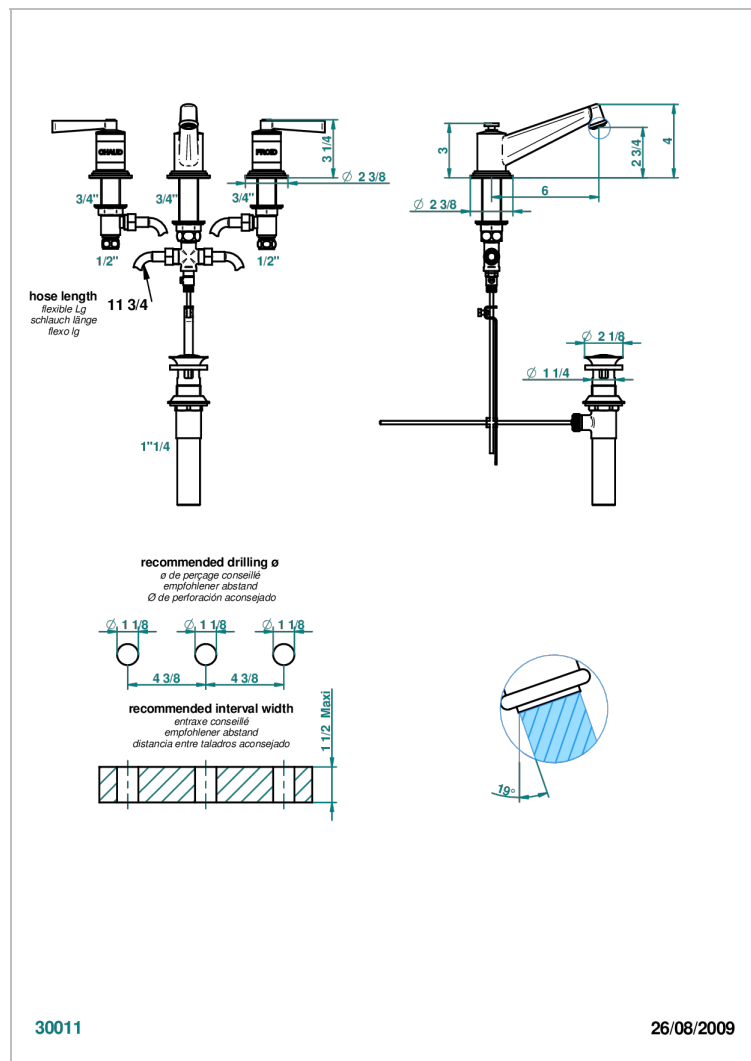

FAUBOURG METAL WITH LEVER HANDLES

G2U-152/US

Widespread lavatory set, high spout, with drain

CHARACTERISTIC

- Faubourg metal with lever handles
- Widespread lavatory set, high spout, with drain

TECHNICAL SPECS

- Recommandé : 3 bars (max. 5 bars) - Advised : 43,5 psi (max. 72 psi)
- 5,7 l/min à 3 bars (1.5 gpm at 43.5 psi)
- 1.2 gpm on demand in accordance with California's rules

AVAILABLE FINITIONS

Black nickel - D24
Blush PVD - H62
Brass color PVD - H49
Brown bronze color PVD - F33
Chrome polished - A02
Chrome polished / gold polished - G02

Matt nickel (American satin) - C01
Matt nickel color PVD - H56
Nickel antique / Sovereign - H28
Nickel color PVD - H55
Nickel polished - B01
Rose Gold - F27

Satin chrome - C03
Silver rhodium - F18
Soft gold - F30
Soft matt gold - F31
Umber PVD - H66