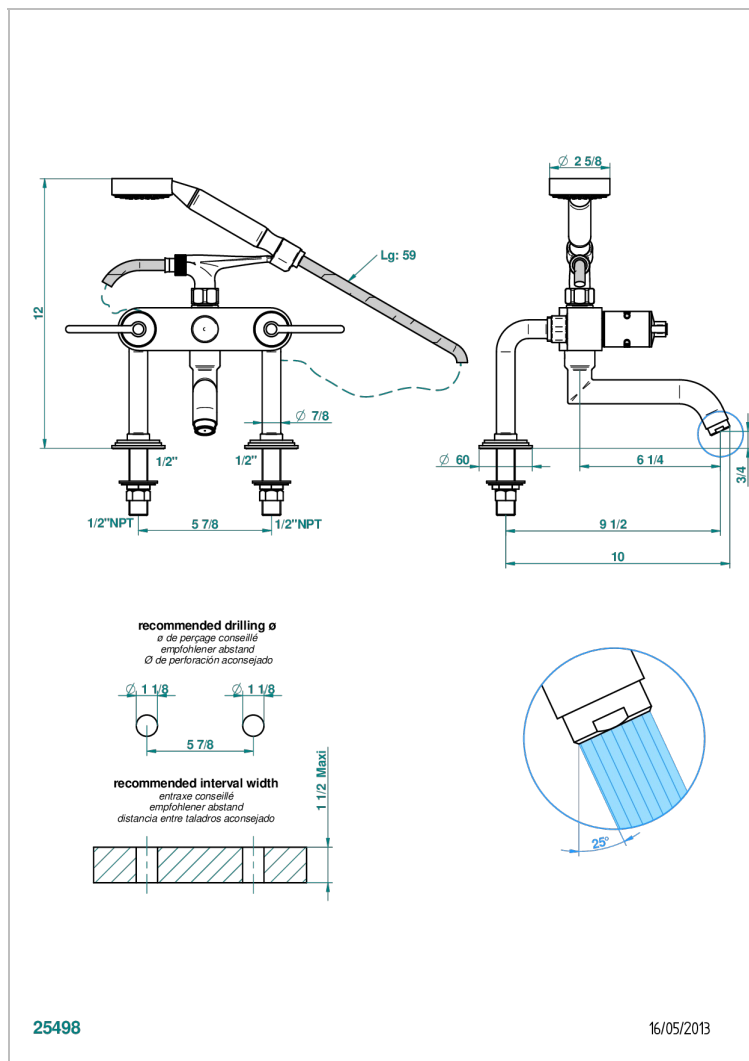

FAUBOURG METAL WITH LEVER HANDLES

G2U-13G/US

Exposed tub filler with cradle handshower, deck mounted

CHARACTERISTIC

- ASME : ASME A112.18.1-2011/CSA B125.1-11

TECHNICAL SPECS

- Recommandé : 3 bars (max. 5 bars) - Advised : 43,5 psi (max. 72 psi)
- Bec : 35 l/min à 3 bars - Douchette : 9,5 l/min à 3 bars
- Spout : 9.26 gpm at 43.5 psi - Handshower : 2.5 gpm at 43.5 psi