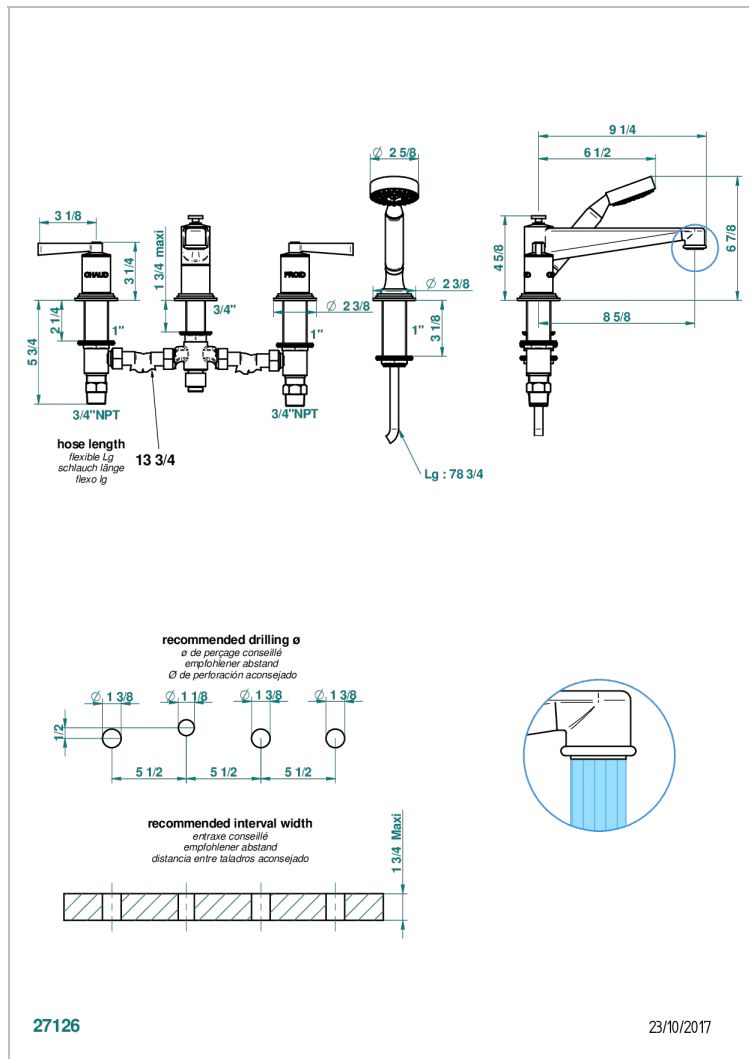

FAUBOURG METAL WITH LEVER HANDLES

G2U-112BSGUS

Roman tub set with diverter spout and handshower, 3/4" valves

CHARACTERISTIC

- ASME : ASME A112.18.1-2011/CSA B125.1-11

TECHNICAL SPECS

- Recommandé : 3 bars (max. 5 bars) - Advised : 43,5 psi (max. 72 psi)
- Bec : 35 l/min à 3 bars - Douchette : 9,5 l/min à 3 bars
- Spout : 9.26 gpm at 43.5 psi - Handshower : 2.5 gpm at 43.5 psi

STANDARDS

AVAILABLE FINITIONS

Black nickel - D24
 Blush PVD - H62
 Brass color PVD - H49
 Brown bronze color PVD - F33
 Chrome polished - A02
 Chrome polished / gold polished - G02

Gold color PVD - H52
 Gold mat - F07
 Gold polished - F01
 Gold satiney - F03
 Graphite PVD - H64
 Matt Umber PVD - H67