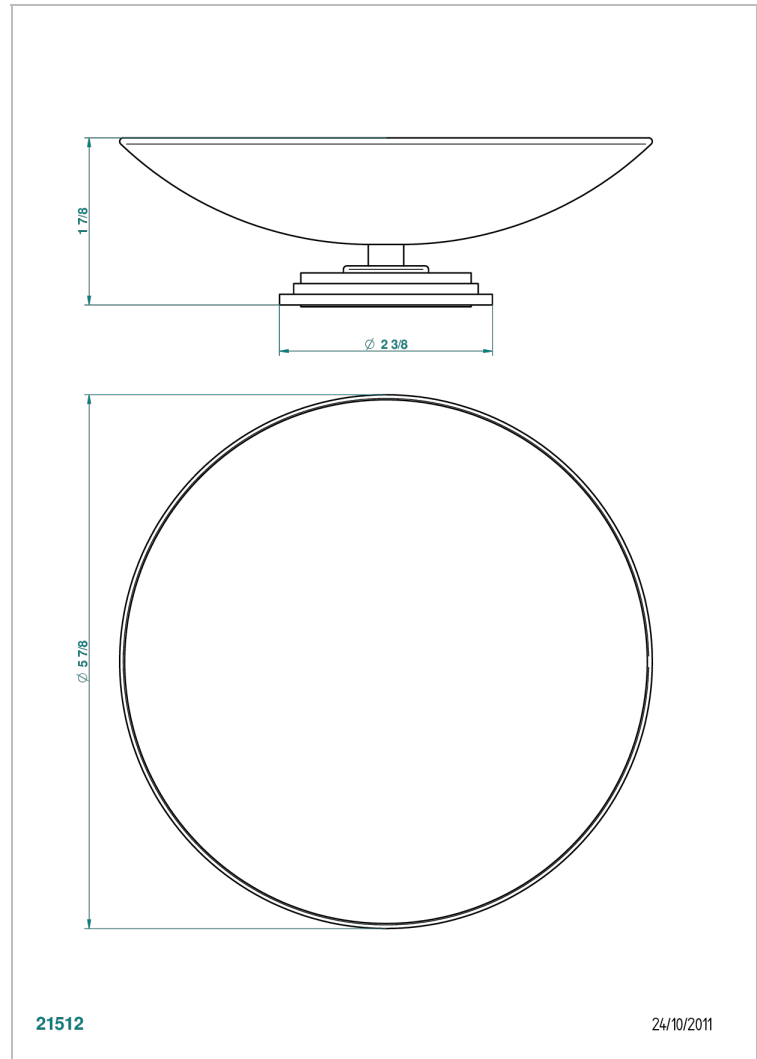

FAUBOURG METAL

G2T-544GM

Soap dish, freestanding , 6" diameter

THG[®]
PARIS

21512

24/10/2011

CHARACTERISTIC

- Faubourg metal
- Soap dish, freestanding , 6" diameter