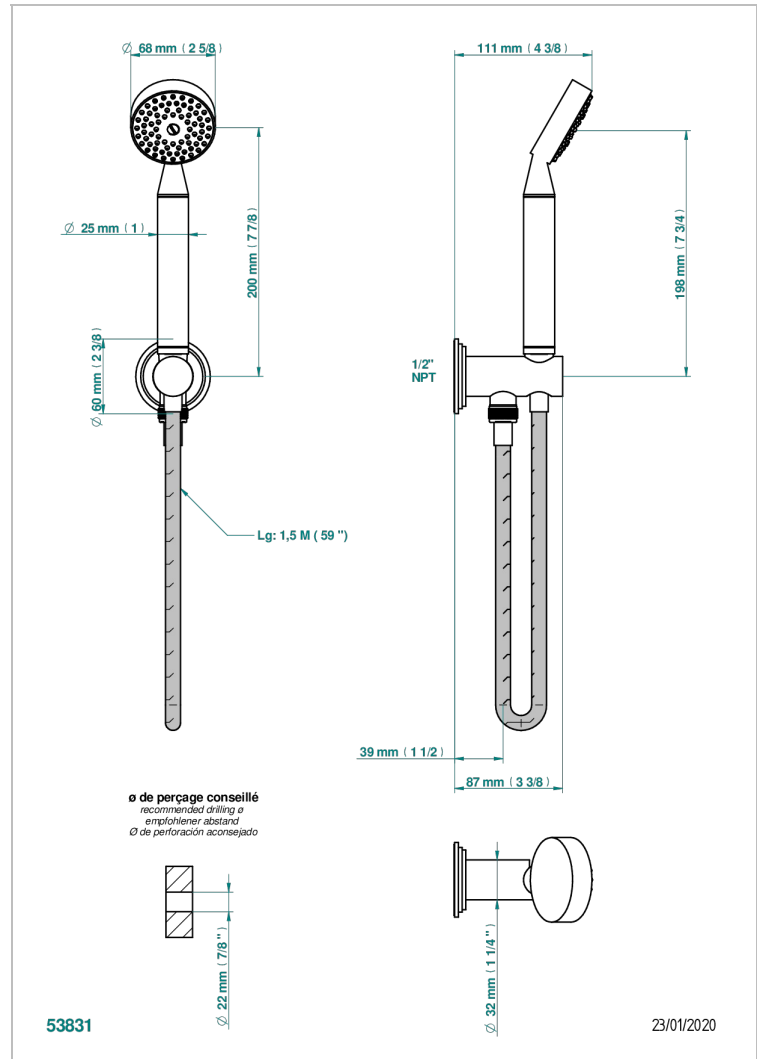

# FAUBOURG METAL

G2T-54/US

Wall mounted handshower with integrated fixed hook

THG<sup>®</sup>  
PARIS

## CHARACTERISTIC

- Faubourg metal
- Wall mounted handshower with integrated fixed hook