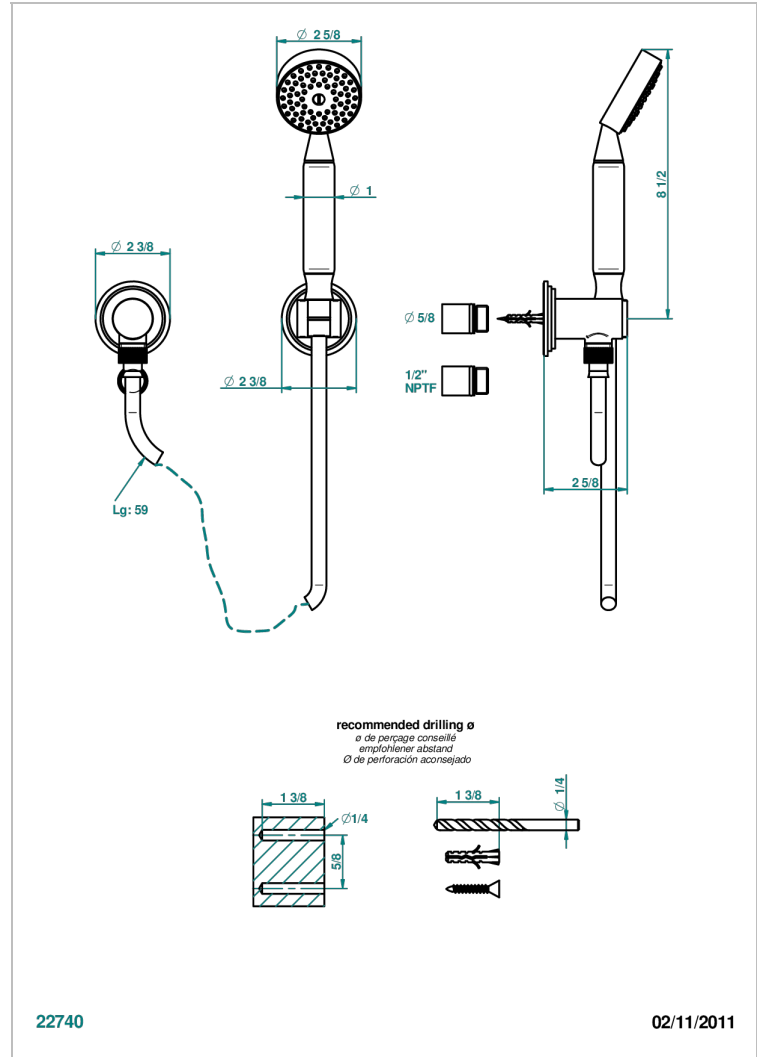

FAUBOURG METAL

G2T-52/US

Wall mounted handshower with separate fixed hook

CHARACTERISTIC

- Faubourg metal
- Wall mounted handshower with separate fixed hook

TECHNICAL SPECS

- Recommandé : 3 bars (max. 5 bars) - Advised : 43,5 psi (max. 72 psi)
- 9,5 l/min à 3 bars (2.5 gpm at 43.5 psi)

AVAILABLE FINITIONS

Black nickel - D24
 Blush PVD - H62
 Brass color PVD - H49
 Brown bronze color PVD - F33
 Chrome polished - A02
 Chrome polished / gold polished - G02

Gold color PVD - H52
 Gold mat - F07
 Gold polished - F01
 Gold satiney - F03
 Graphite PVD - H64
 Matt Umber PVD - H67

Matt blush PVD - H60
 Matt brass color PVD - H50
 Matt brown bronze color PVD - F34
 Matt chrome (American satin) - C02
 Matt gold color PVD - H53
 Matt graphite PVD - H65

Matt nickel (American satin) - C01
 Matt nickel color PVD - H56
 Nickel antique / Sovereign - H28
 Nickel color PVD - H55
 Nickel polished - B01
 Rose Gold - F27