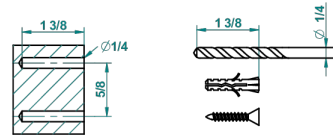

21515

21/10/2015

CHARACTERISTIC

- Faubourg metal
- Metal toilet brush holder with brush with cover wall mounted

AVAILABLE FINITIONS

Black nickel - D24
Blush PVD - H62
Brass color PVD - H49
Brown bronze color PVD - F33
Chrome polished - A02
Chrome polished / gold polished - G02

Gold color PVD - H52
Gold mat - F07
Gold polished - F01
Gold satiney - F03
Graphite PVD - H64
Matt Umber PVD - H67

Matt blush PVD - H60
Matt brass color PVD - H50
Matt brown bronze color PVD - F34
Matt chrome (American satin) - C02
Matt gold color PVD - H53
Matt graphite PVD - H65

Matt nickel (American satin) - C01
Matt nickel color PVD - H56
Nickel antique / Sovereign - H28
Nickel color PVD - H55
Nickel polished - B01
Rose Gold - F27

Satin chrome - C03
Silver rhodium - F18
Soft gold - F30
Soft matt gold - F31
Umber PVD - H66