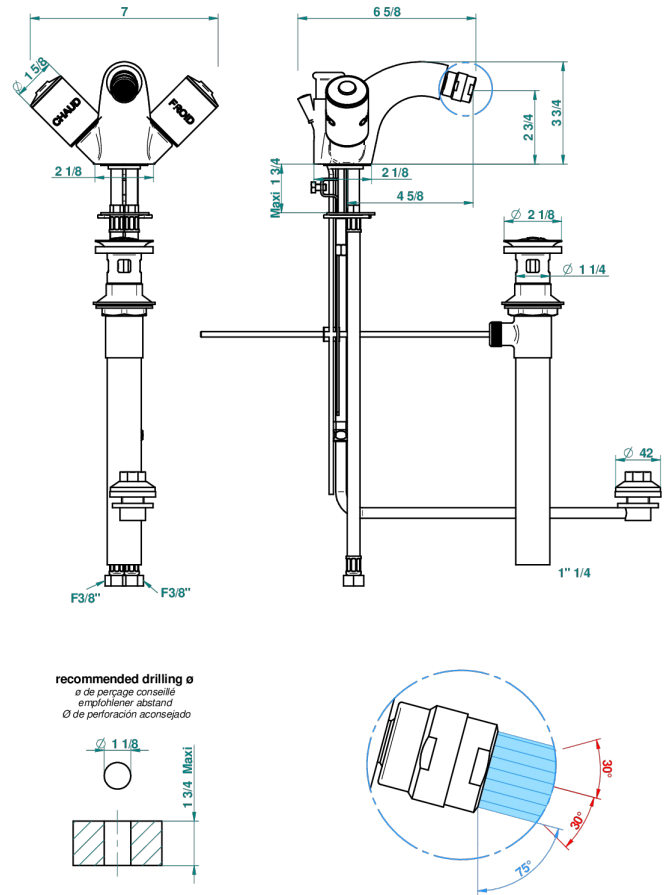

US

64643

19/10/2017

CHARACTERISTIC

- Faubourg metal
- Single hole bidet faucet, integral diverter for vertical spray with drain

AVAILABLE FINITIONS

Black nickel - D24
 Blush PVD - H62
 Brass color PVD - H49
 Brown bronze color PVD - F33
 Chrome polished - A02
 Chrome polished / gold polished - G02