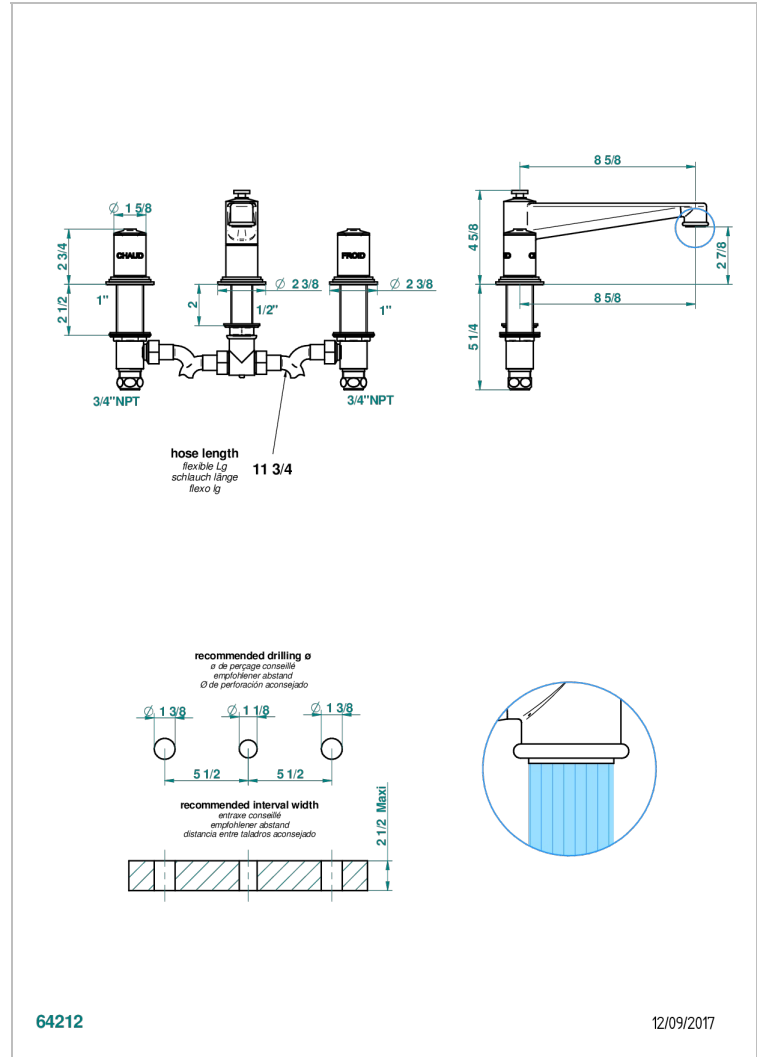

# FAUBOURG METAL

G2T-25SGUS

Roman tub set with 3/4" valves

## CHARACTERISTIC

- Faubourg metal
- Roman tub set with 3/4" valves