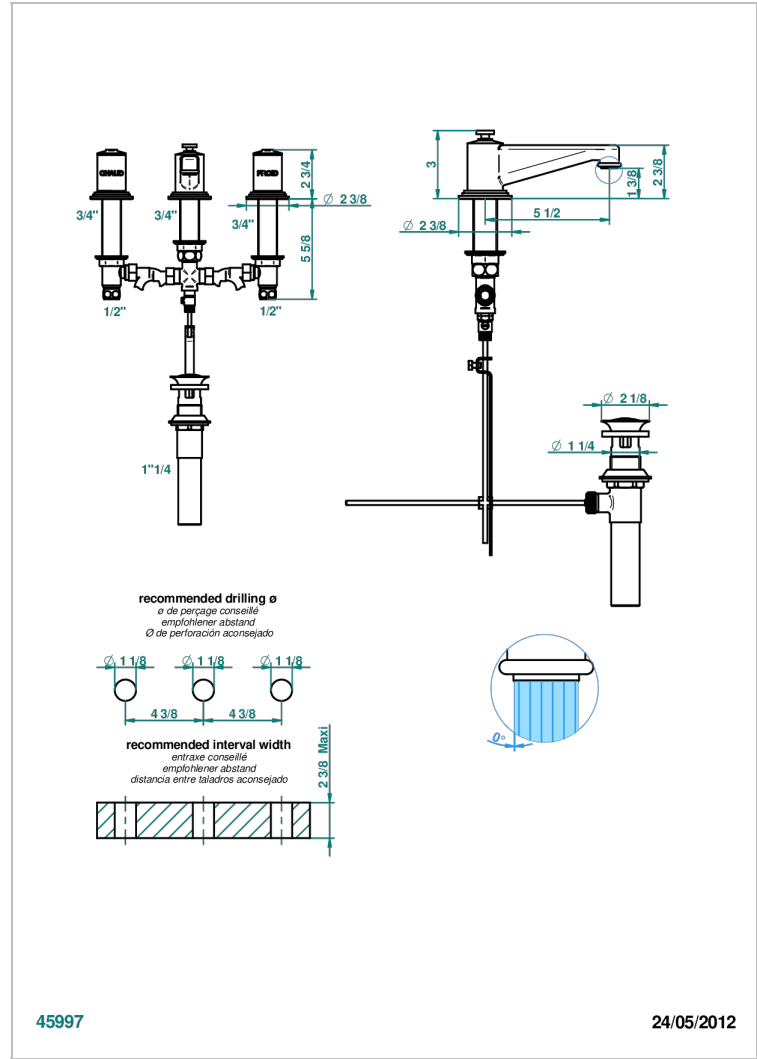

FAUBOURG METAL

G2T-151M/US

Widespread lavatory set with drain for 1 1/4" + countertop

CHARACTERISTIC

- Faubourg metal
- Widespread lavatory set with drain for 1 1/4" + countertop

TECHNICAL SPECS

- Recommandé : 3 bars (max. 5 bars) - Advised : 43,5 psi (max. 72 psi)
- 5,7 l/min à 3 bars (1.5 gpm at 43.5 psi)
- 1.2 gpm on demand in accordance with California's rules