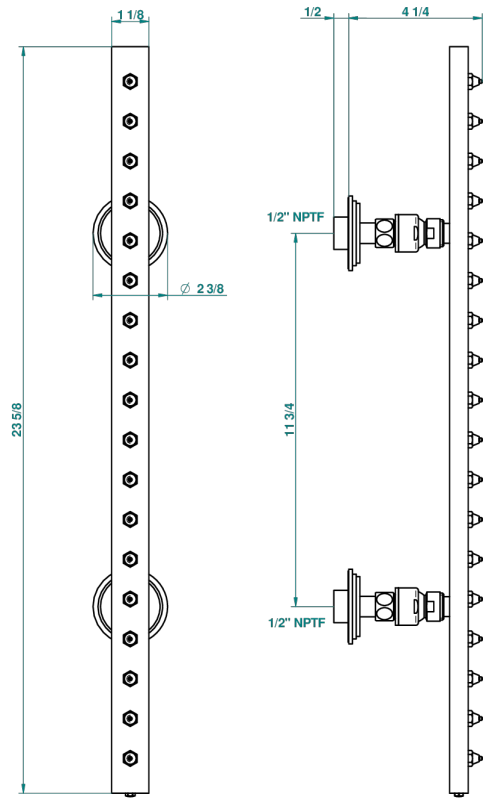

FRIVOLE WITH LEVER HANDLES

G2S-900/US

Rain-bar, rectangular with 18 picots, 23 1/2" long - with easyclean system

THG[®]
PARIS

25080

22/01/2009

CHARACTERISTIC

- Frivole with lever handles
- Rain-bar, rectangular with 18 picots, 23 1/2" long - with easyclean system

TECHNICAL SPECS

- Recommandé : 3 bars (max. 5 bars) - Advised : 43,5 psi (max. 72 psi)
- 8 l/min à 3 bars (2.12 gpm at 43.5 psi)

AVAILABLE FINITIONS

Black nickel - D24
Blush PVD - H62
Brass color PVD - H49
Brown bronze color PVD - F33
Chrome polished - A02
Chrome polished / gold polished - G02