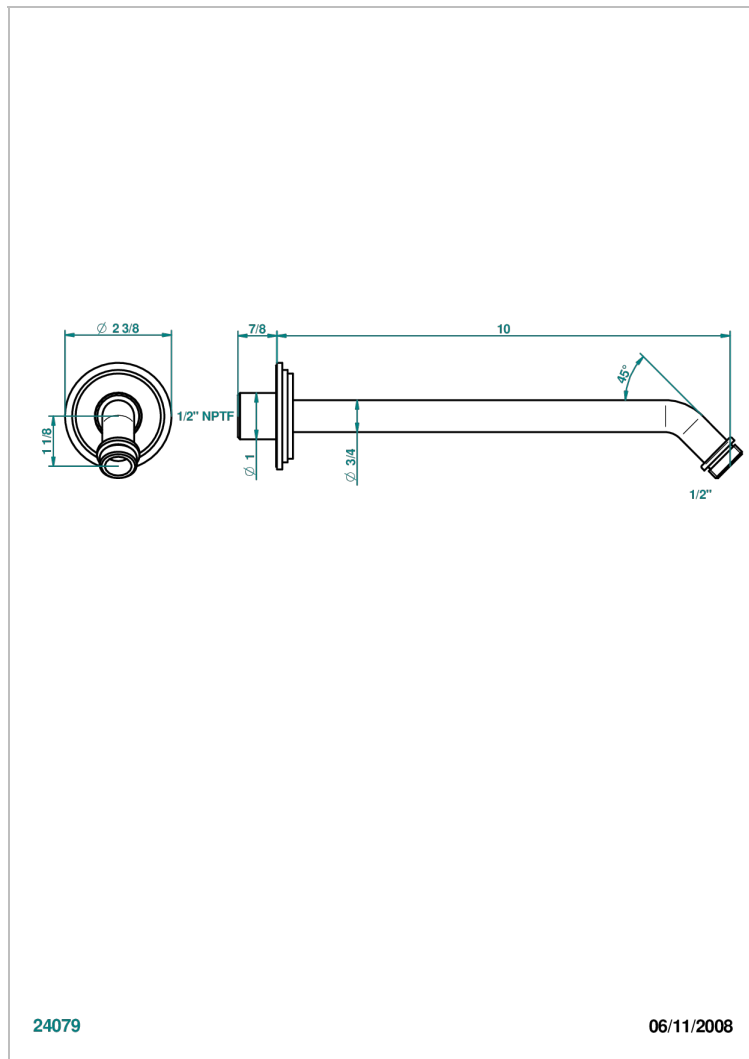

# FRIVOLE WITH LEVER HANDLES

G2S-84/US

Horizontal shower arm, 45°, lg: 10"

THG<sup>®</sup>  
PARIS

## CHARACTERISTIC

- Frivole with lever handles
- Horizontal shower arm, 45°, lg: 10"