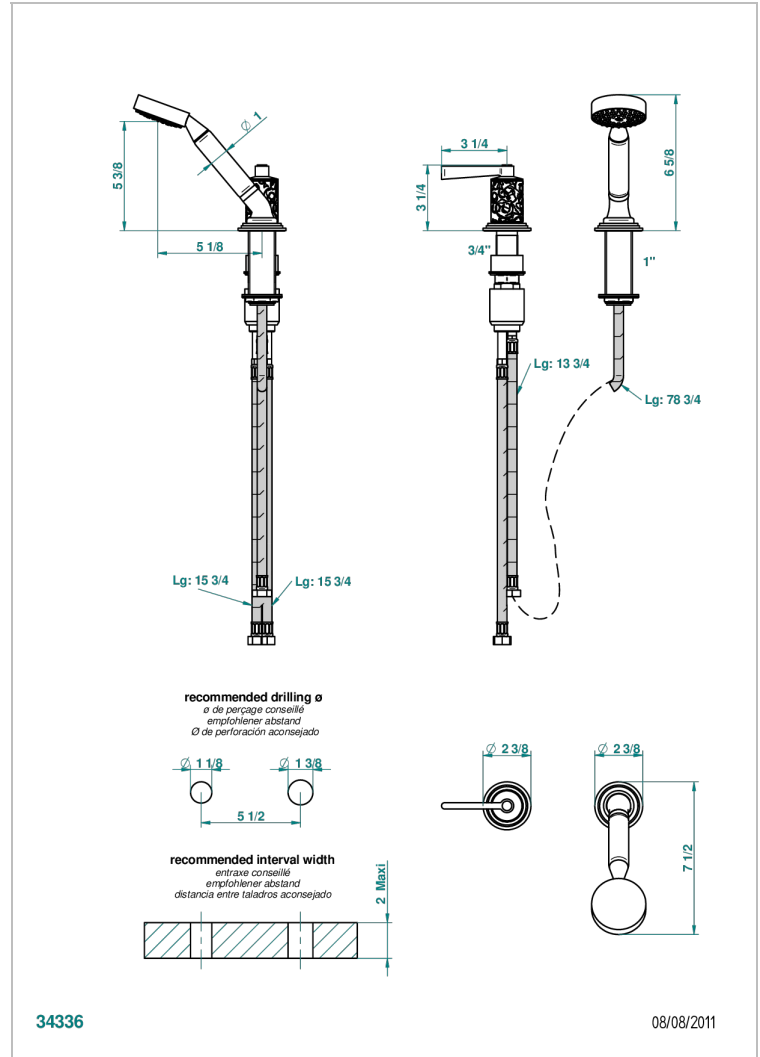

# FRIVOLE WITH LEVER HANDLES

G2S-6532/60A

Deck mounted mixer with handshower, progressive cartridge

## CHARACTERISTIC

- Frivole with lever handles
- Deck mounted mixer with handshower, progressive cartridge