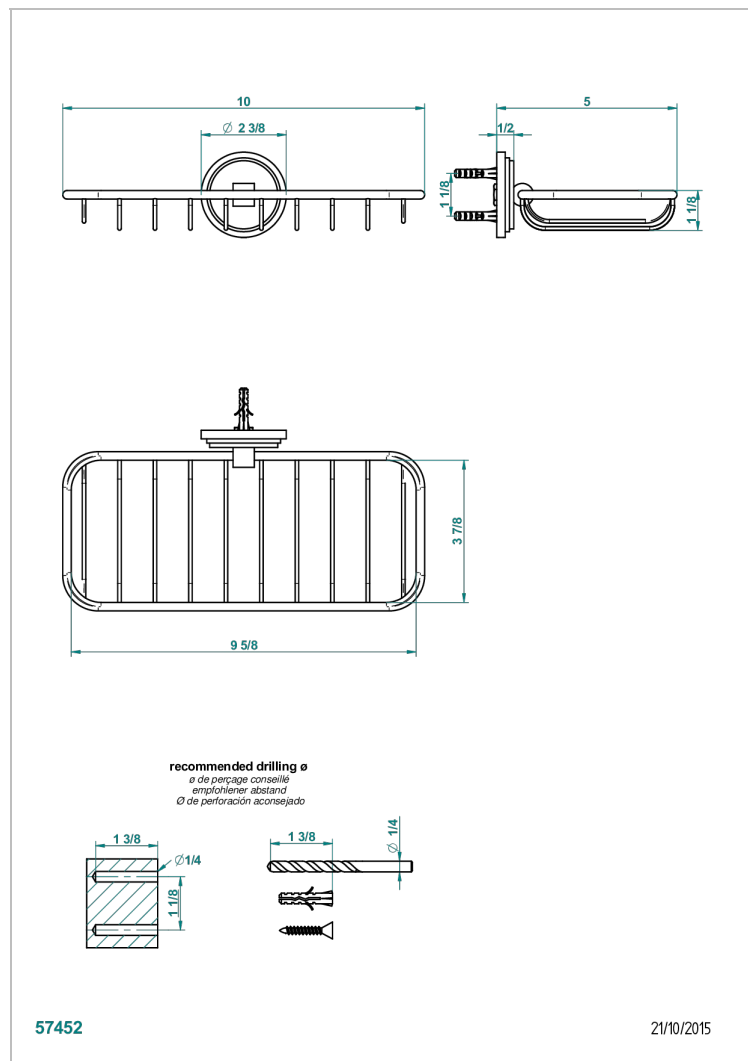

FRIVOLE WITH LEVER HANDLES

G2S-620A

Soap basket, wall mounted 10" x 4"3/8

CHARACTERISTIC

- Frivole with lever handles
- Soap basket, wall mounted 10" x 4"3/8

AVAILABLE FINITIONS

Black nickel - D24

Blush PVD - H62