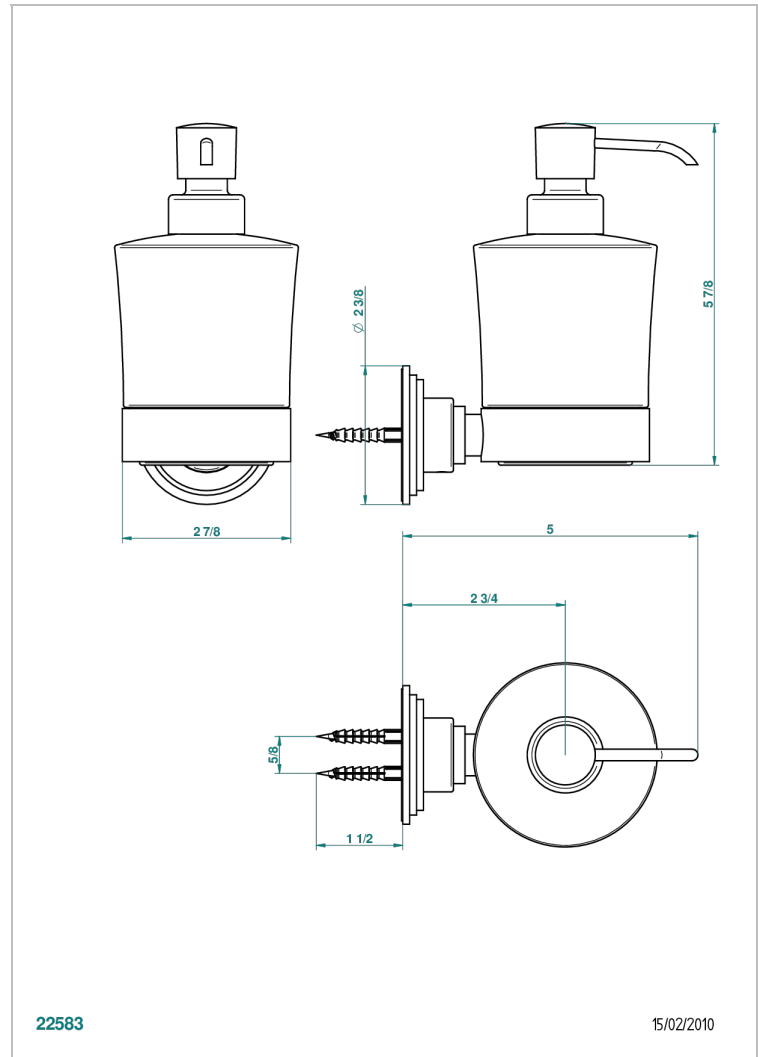

FRIVOLE WITH LEVER HANDLES

G2S-613

Liquid soap dispenser

THG[®]
PARIS

CHARACTERISTIC

- Frivole with lever handles
- Liquid soap dispenser

AVAILABLE FINITIONS

Black nickel - D24
Blush PVD - H62
Brass color PVD - H49
Brown bronze color PVD - F33
Chrome polished - A02
Chrome polished / gold polished - G02