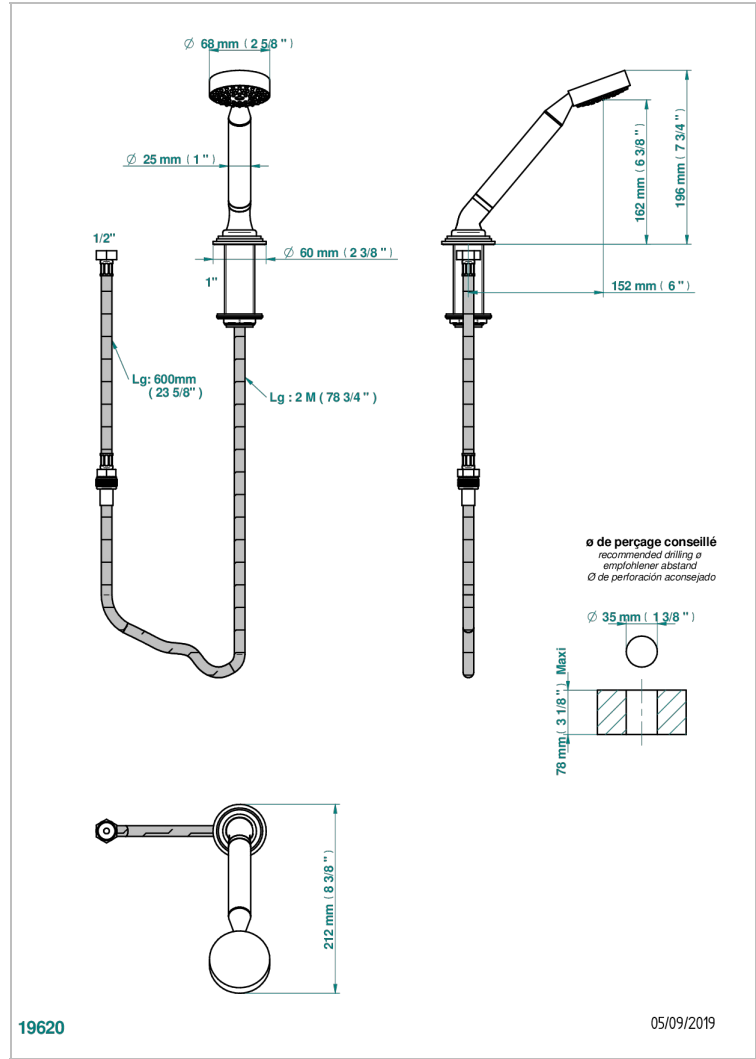

FRIVOLE WITH LEVER HANDLES

G2S-60A

Deck mounted hand shower, with hose

19620

05/09/2019

CHARACTERISTIC

- Frivole with lever handles
- Deck mounted hand shower, with hose

TECHNICAL SPECS

- Recommandé : 3 bars (max. 5 bars) - Advised : 43,5 psi (max. 72 psi)
- 9,5 l/min à 3 bars (2.5 gpm at 43.5 psi)

AVAILABLE FINITIONS

Black nickel - D24

Blush PVD - H62

Brass color PVD - H49

Brown bronze color PVD - F33

Nickel antique / Sovereign - H28

Nickel color PVD - H55

Nickel polished - B01

Rose Gold - F27

Satin chrome - C03

Silver rhodium - F18

Soft gold - F30

Soft matt gold - F31

Soft satin gold - F32

Umber PVD - H66