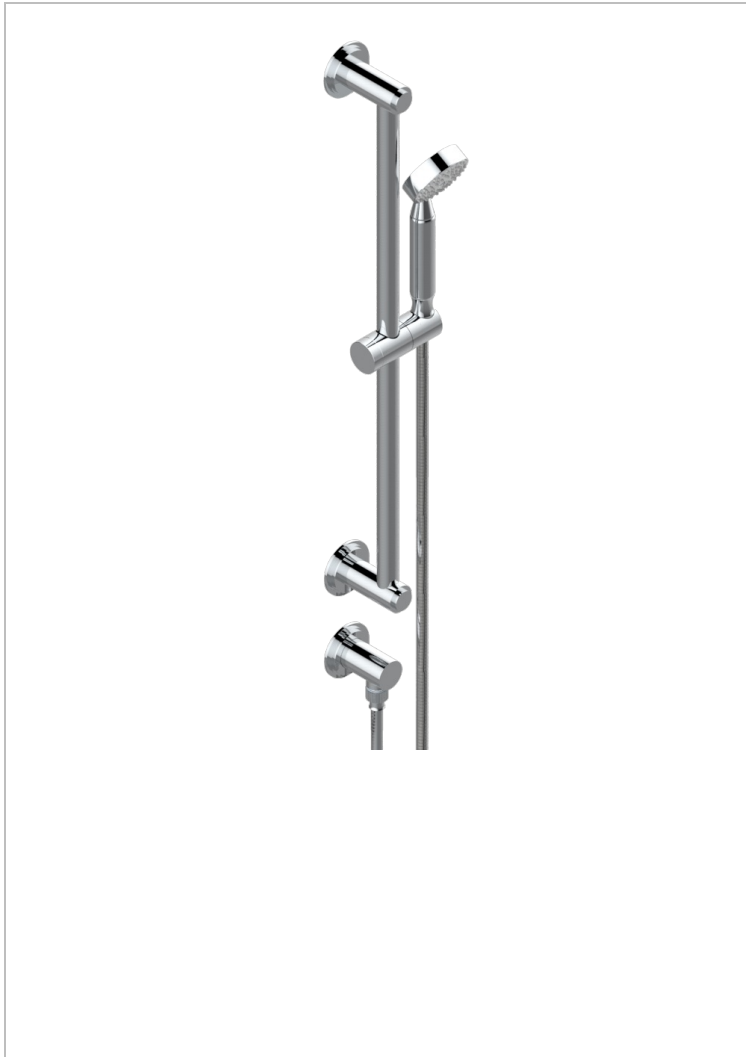

FRIVOLE WITH LEVER HANDLES

G2S-58/US

Slide bar with handshower and elbow

CHARACTERISTIC

- Frivole with lever handles
- Slide bar with handshower and elbow

TECHNICAL SPECS

- Recommandé : 3 bars (max. 5 bars) - Advised : 43,5 psi (max. 72 psi)
- 9,5 l/min à 3 bars (2.5 gpm at 43.5 psi)

AVAILABLE FINITIONS

Black nickel - D24

Blush PVD - H62

Brass color PVD - H49

Brown bronze color PVD - F33

Chrome polished - A02

Chrome polished / gold polished - G02

Gold color PVD - H52