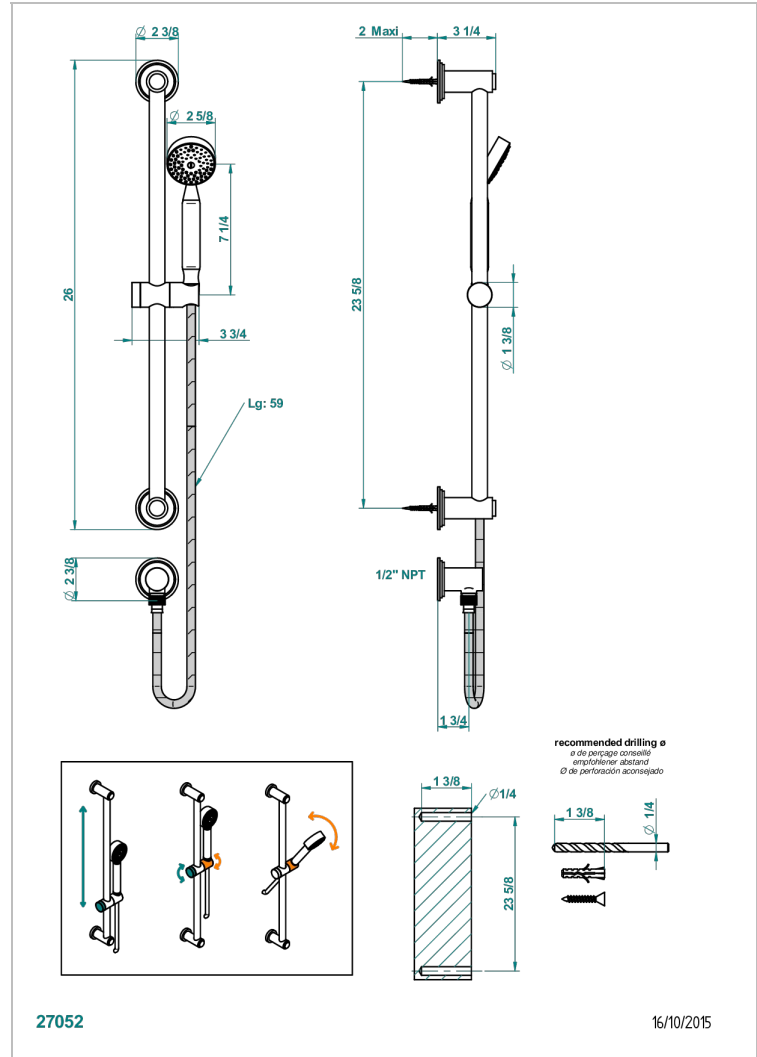

FRIVOLE WITH LEVER HANDLES

G2S-58/US

Slide bar with handshower and elbow

CHARACTERISTIC

- Frivole with lever handles
- Slide bar with handshower and elbow

TECHNICAL SPECS

- Recommandé : 3 bars (max. 5 bars) - Advised : 43,5 psi (max. 72 psi)
- 9,5 l/min à 3 bars (2.5 gpm at 43.5 psi)

AVAILABLE FINITIONS

Black nickel - D24

Blush PVD - H62

Brass color PVD - H49

Brown bronze color PVD - F33

Chrome polished - A02

Chrome polished / gold polished - G02

Gold color PVD - H52