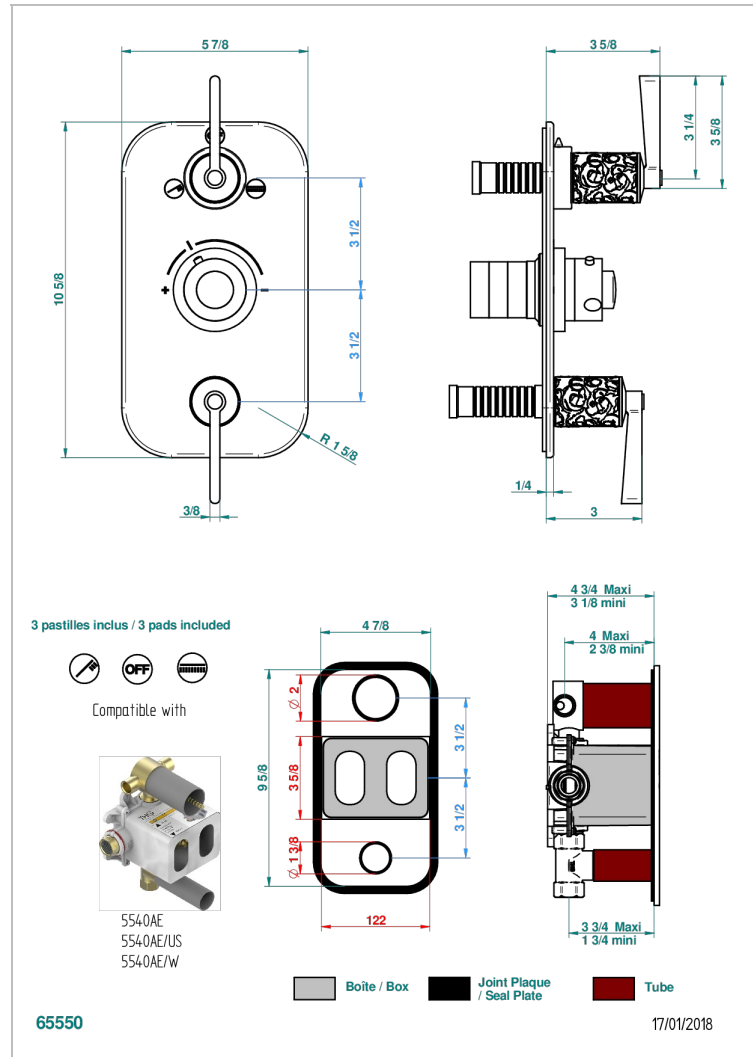

FRIVOLE WITH LEVER HANDLES

G2S-5540BE

Trim for THG thermostat 3 functions , with one off function and 2 outlets and one single off function - rough part supplied with fixing box ref. .5 540AE/US

CHARACTERISTIC

- Built-in thermostatic cover for 5540AE with 3 outputs (1 x 3/4' and 2 x 1/2')
- Requires concealed thermostat Réf. 5540AE - 5540AE/US - 5540AE/W
- Output high : ceramic diverter with 2 functions and stopvalve
- Output downwards : 1/4' turn of 3/4' stopvalve
- For Shower 3 functions - 2 functions can operate simultaneously
- Temperature control knob with security stop at 38°C
- Solid brass plate and knob
- ASME : ASME A112.18.1-2011/CSA B125.1-11
- DVGW : DW-6512CQ0608

STANDARDS

RELATED SKU'S

- Ref. G00-5100G Reinforced stop ring for THG thermostatic with fixing set
- Ref. G00-5540AE/US Thg thermostat with wax cartridge with one stop valve, 2 outlets and another stop valve, delivered with a built-in box, no trim