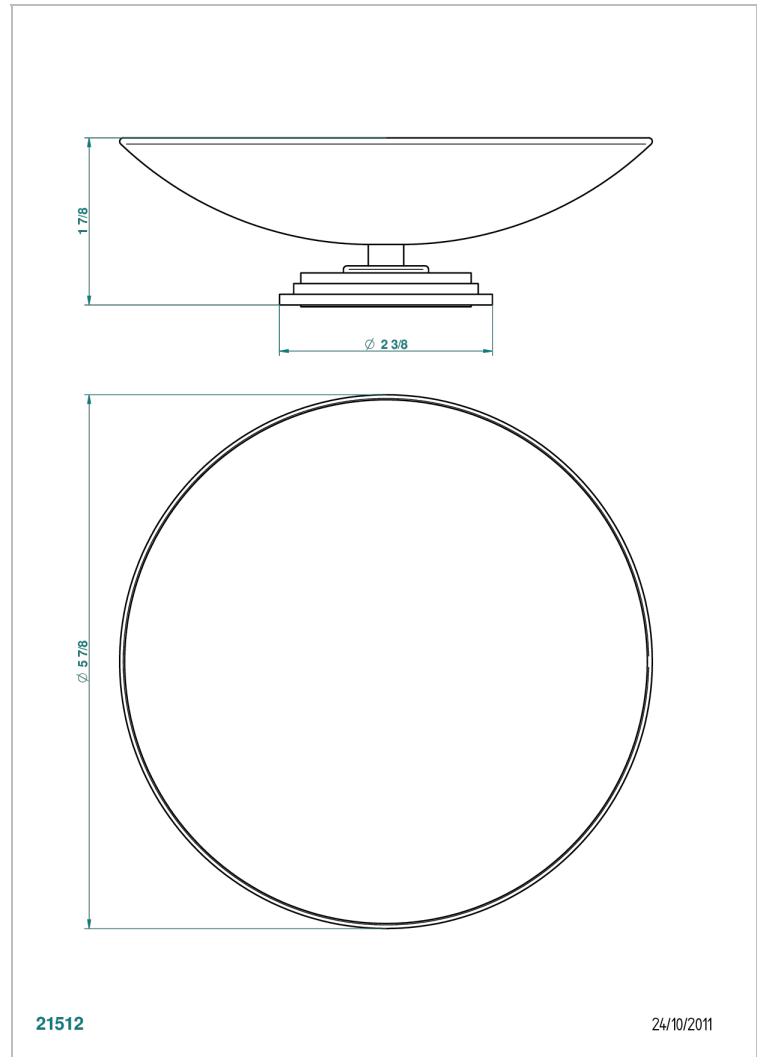

FRIVOLE WITH LEVER HANDLES

G2S-544GM

Soap dish, freestanding , 6" diameter

THG[®]
PARIS

CHARACTERISTIC

- Frivole with lever handles
- Soap dish, freestanding , 6" diameter

AVAILABLE FINITIONS

Black nickel - D24