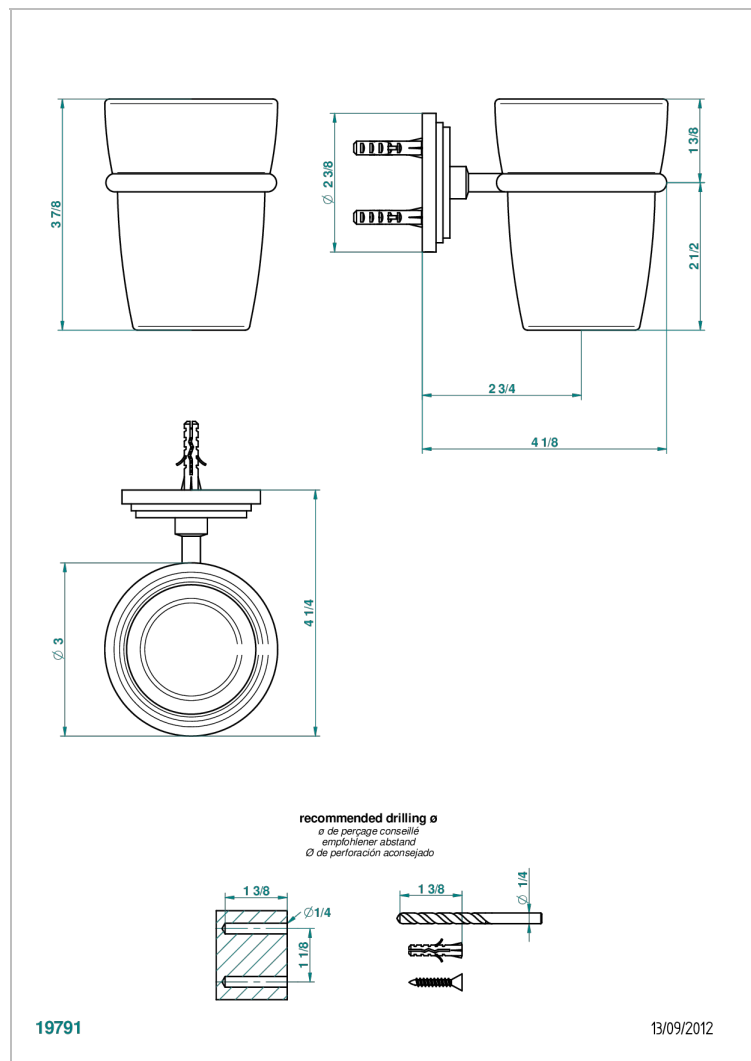

FRIVOLE WITH LEVER HANDLES

G2S-536

Tumbler holder, wall mounted

CHARACTERISTIC

- Frivole with lever handles
- Tumbler holder, wall mounted

AVAILABLE FINITIONS

Black nickel - D24
 Blush PVD - H62
 Brass color PVD - H49
 Brown bronze color PVD - F33
 Chrome polished - A02
 Chrome polished / gold polished - G02