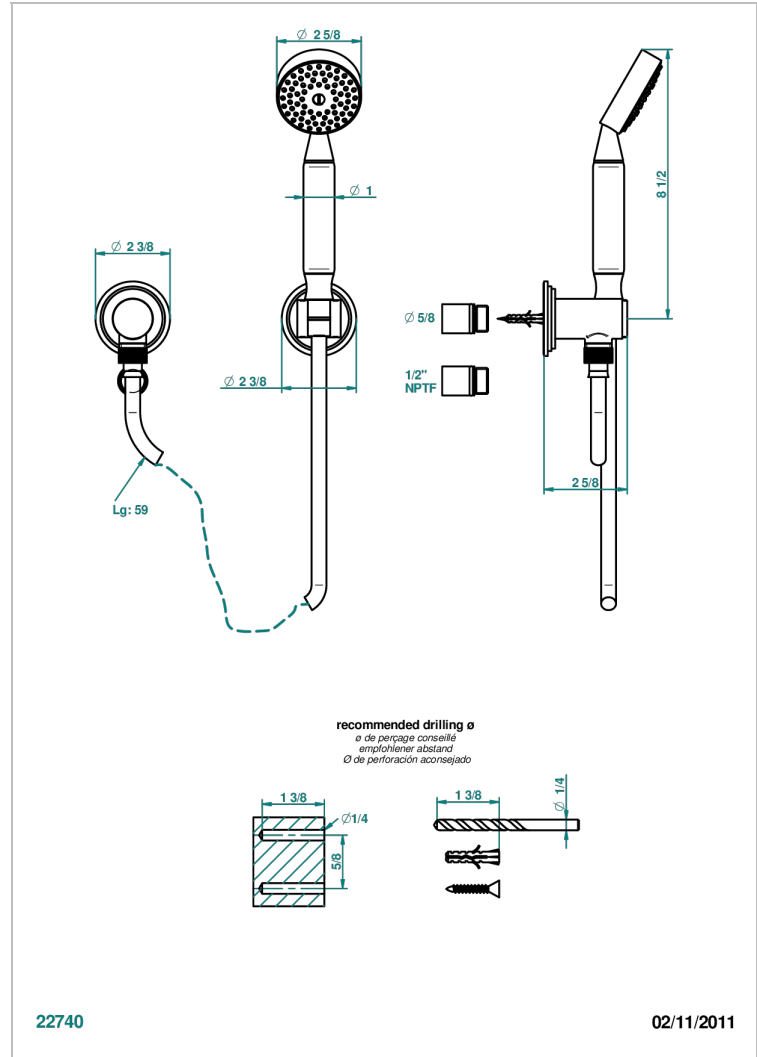

FRIVOLE WITH LEVER HANDLES

G2S-52/US

Wall mounted handshower with separate fixed hook

CHARACTERISTIC

- Frivole with lever handles
- Wall mounted handshower with separate fixed hook

TECHNICAL SPECS

- Recommandé : 3 bars (max. 5 bars) - Advised : 43,5 psi (max. 72 psi)
- 9,5 l/min à 3 bars (2.5 gpm at 43.5 psi)

AVAILABLE FINITIONS

Black nickel - D24
 Blush PVD - H62
 Brass color PVD - H49
 Brown bronze color PVD - F33
 Chrome polished - A02
 Chrome polished / gold polished - G02

Gold color PVD - H52
 Gold mat - F07
 Gold polished - F01
 Gold satiney - F03
 Graphite PVD - H64
 Matt Umber PVD - H67

Matt blush PVD - H60
 Matt brass color PVD - H50
 Matt brown bronze color PVD - F34
 Matt chrome (American satin) - C02
 Matt gold color PVD - H53
 Matt graphite PVD - H65

Matt nickel (American satin) - C01
 Matt nickel color PVD - H56
 Nickel antique / Sovereign - H28
 Nickel color PVD - H55
 Nickel polished - B01
 Rose Gold - F27