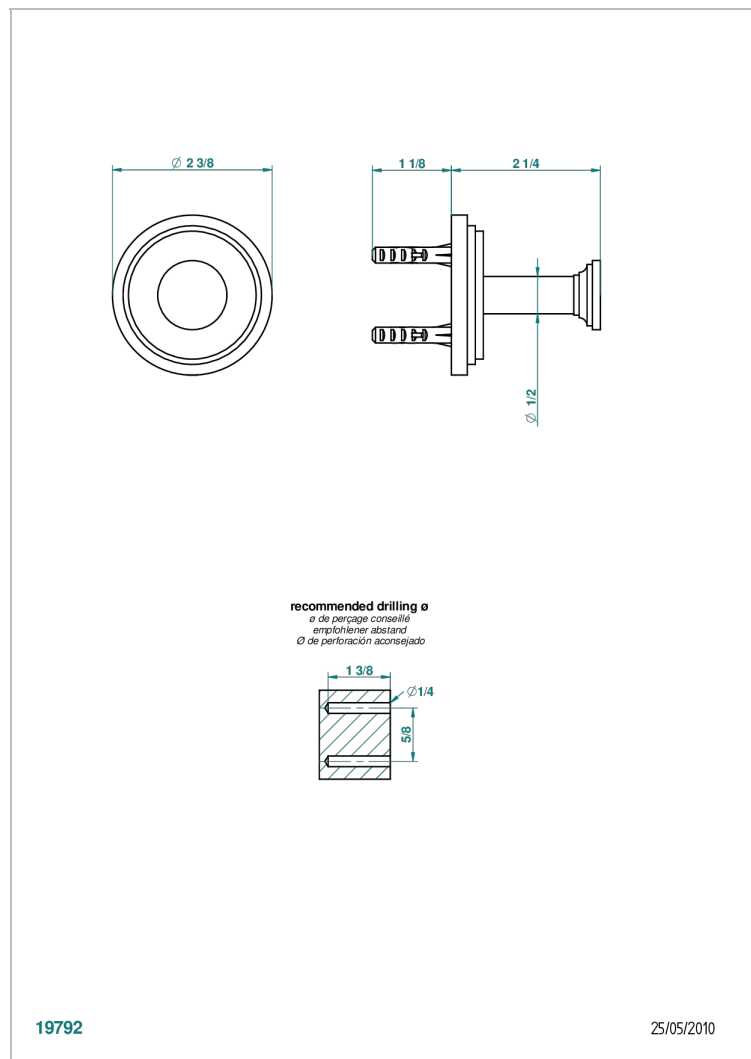

# FRIVOLE WITH LEVER HANDLES

G2S-517

Robe hook

19792

25/05/2010

## CHARACTERISTIC

- Frivole with lever handles
- Robe hook