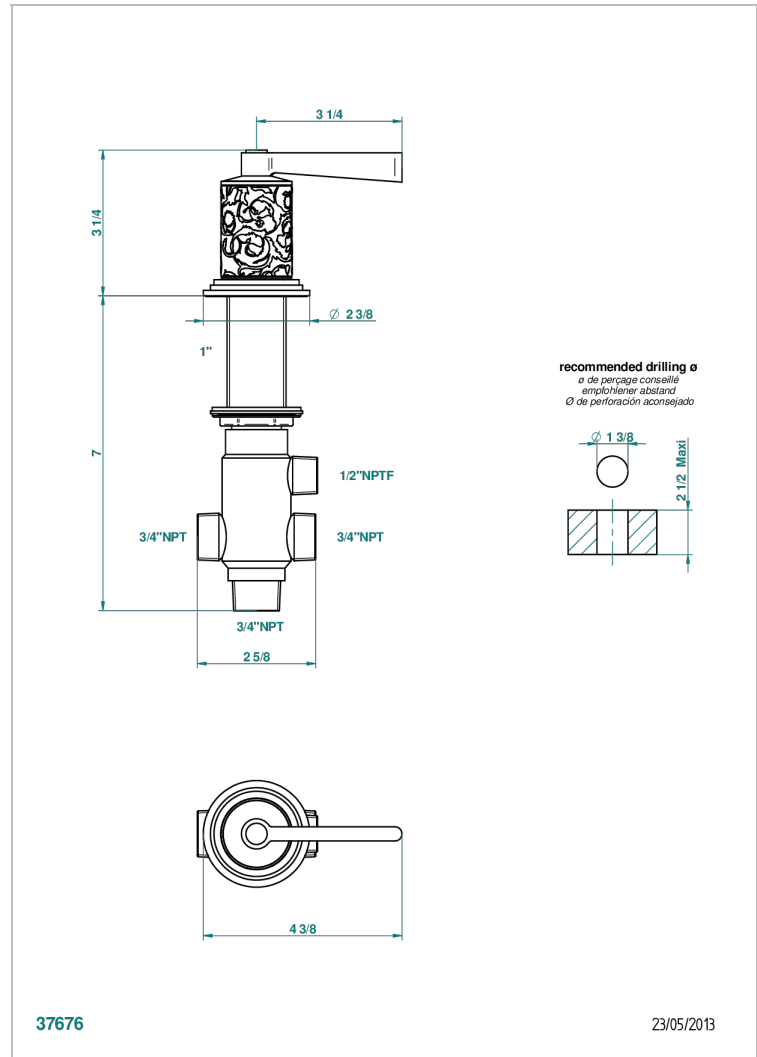

FRIVOLE WITH LEVER HANDLES

G2S-504VGUS

2-function deck diverter with trim

CHARACTERISTIC

- Frivole with lever handles
- 2-function deck diverter with trim

AVAILABLE FINITIONS

Black nickel - D24

Blush PVD - H62