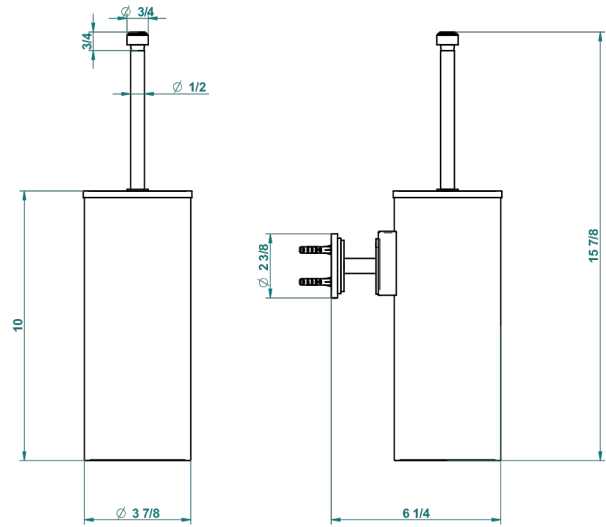

FRIVOLE WITH LEVER HANDLES

G2S-4720C

Metal toilet brush holder with brush with cover wall mounted

21515

21/10/2015

CHARACTERISTIC

- Frivole with lever handles
- Metal toilet brush holder with brush with cover wall mounted

AVAILABLE FINITIONS

Black nickel - D24
Blush PVD - H62
Brass color PVD - H49
Brown bronze color PVD - F33
Chrome polished - A02
Chrome polished / gold polished - G02

Gold color PVD - H52
Gold mat - F07
Gold polished - F01
Gold satiney - F03
Graphite PVD - H64
Matt Umber PVD - H67

Matt blush PVD - H60
Matt brass color PVD - H50
Matt brown bronze color PVD - F34
Matt chrome (American satin) - C02
Matt gold color PVD - H53
Matt graphite PVD - H65

Matt nickel (American satin) - C01
Matt nickel color PVD - H56
Nickel antique / Sovereign - H28
Nickel color PVD - H55
Nickel polished - B01
Rose Gold - F27

Satin chrome - C03
Silver rhodium - F18
Soft gold - F30
Soft matt gold - F31
Soft satin gold - F32
Umber PVD - H66