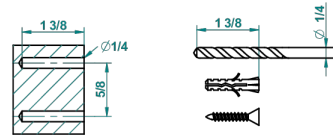

FRIVOLE WITH LEVER HANDLES

G2S-4720C

Metal toilet brush holder with brush with cover wall mounted

21515

21/10/2015

CHARACTERISTIC

- Frivole with lever handles
- Metal toilet brush holder with brush with cover wall mounted

AVAILABLE FINITIONS

Black nickel - D24
Blush PVD - H62
Brass color PVD - H49
Brown bronze color PVD - F33
Chrome polished - A02
Chrome polished / gold polished - G02

Gold color PVD - H52
Gold mat - F07
Gold polished - F01
Gold satiney - F03
Graphite PVD - H64
Matt Umber PVD - H67

Matt blush PVD - H60
Matt brass color PVD - H50
Matt brown bronze color PVD - F34
Matt chrome (American satin) - C02
Matt gold color PVD - H53
Matt graphite PVD - H65

Matt nickel (American satin) - C01
Matt nickel color PVD - H56
Nickel antique / Sovereign - H28
Nickel color PVD - H55
Nickel polished - B01
Rose Gold - F27

Satin chrome - C03
Silver rhodium - F18
Soft gold - F30
Soft matt gold - F31
Soft satin gold - F32
Umber PVD - H66