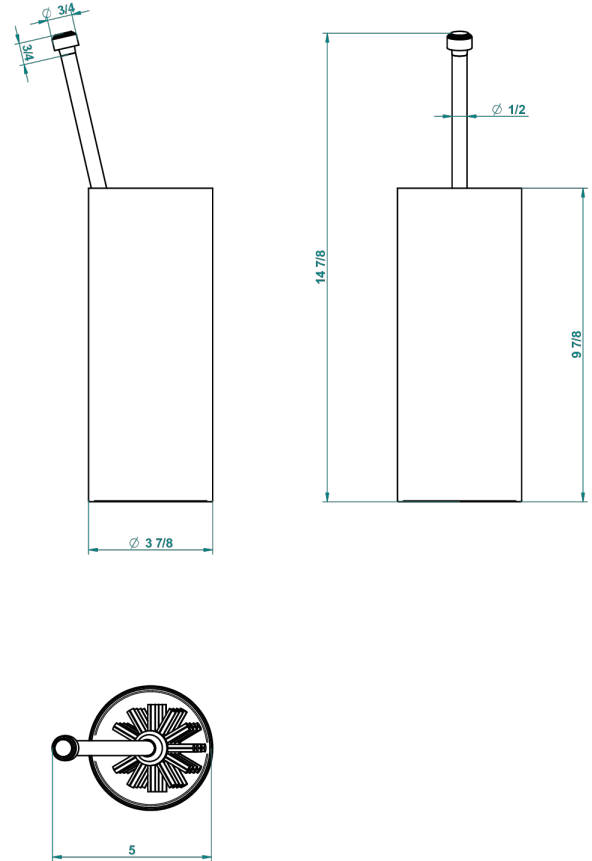

FRIVOLE WITH LEVER HANDLES

G2S-4700

Free standing toilet brush holder

THG[®]
PARIS

19864

15/07/2015

CHARACTERISTIC

- Frivole with lever handles
- Free standing toilet brush holder