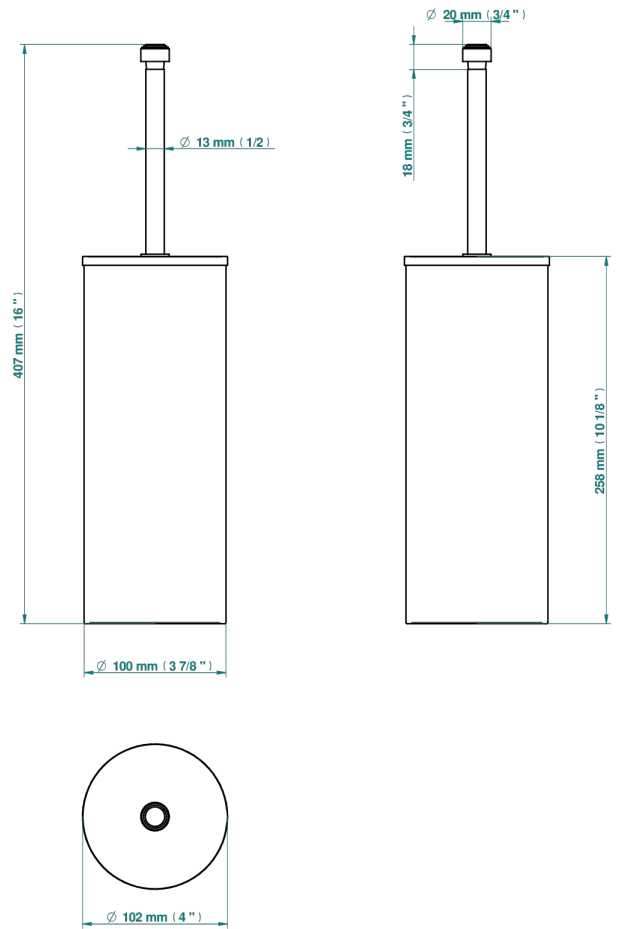

# FRIVOLE WITH LEVER HANDLES

G2S-4700C

THG<sup>®</sup>  
PARIS

Metal toilet brush holder with brush with cover floor mounted

18275

18/01/2021

## CHARACTERISTIC

- Frivole with lever handles
- Metal toilet brush holder with brush with cover floor mounted