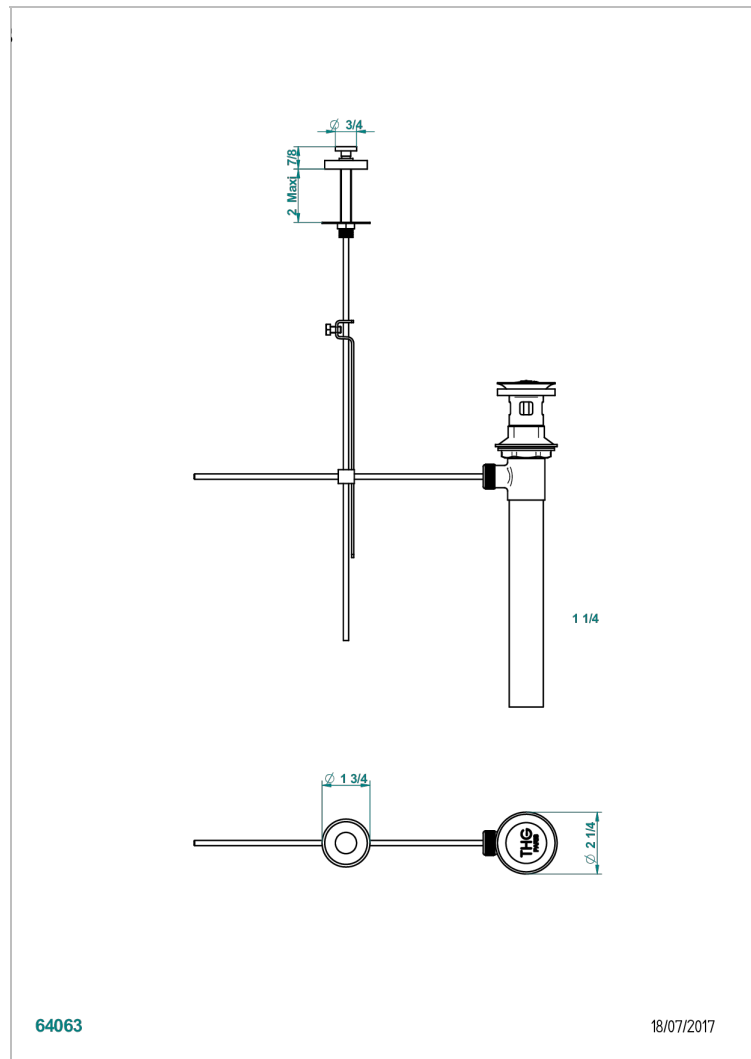

FRIVOLE WITH LEVER HANDLES

G2S-334/US

THG[®]
PARIS

Remote pop up, deck mounted lift rod with pop up

64063

18/07/2017

CHARACTERISTIC

- Frivole with lever handles
- Remote pop up, deck mounted lift rod with pop up

AVAILABLE FINITIONS

Black nickel - D24

Blush PVD - H62

Brass color PVD - H49

Brown bronze color PVD - F33

Chrome polished - A02

Chrome polished / gold polished - G02

Gold color PVD - H52