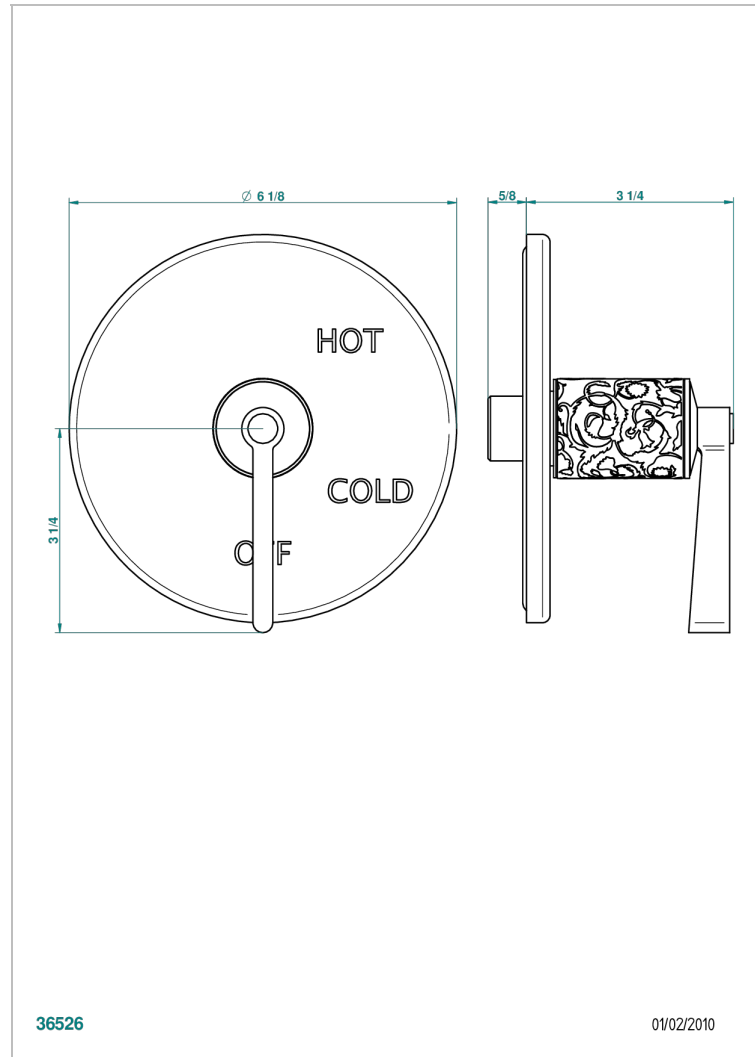

FRIVOLE WITH LEVER HANDLES

G2S-320B

Trim for pressure balance valve

THG[®]
PARIS

CHARACTERISTIC

- Frivole with lever handles
- Trim for pressure balance valve

RELATED SKU'S

- Ref. G00-320A 1/2 " Pressure balance valve