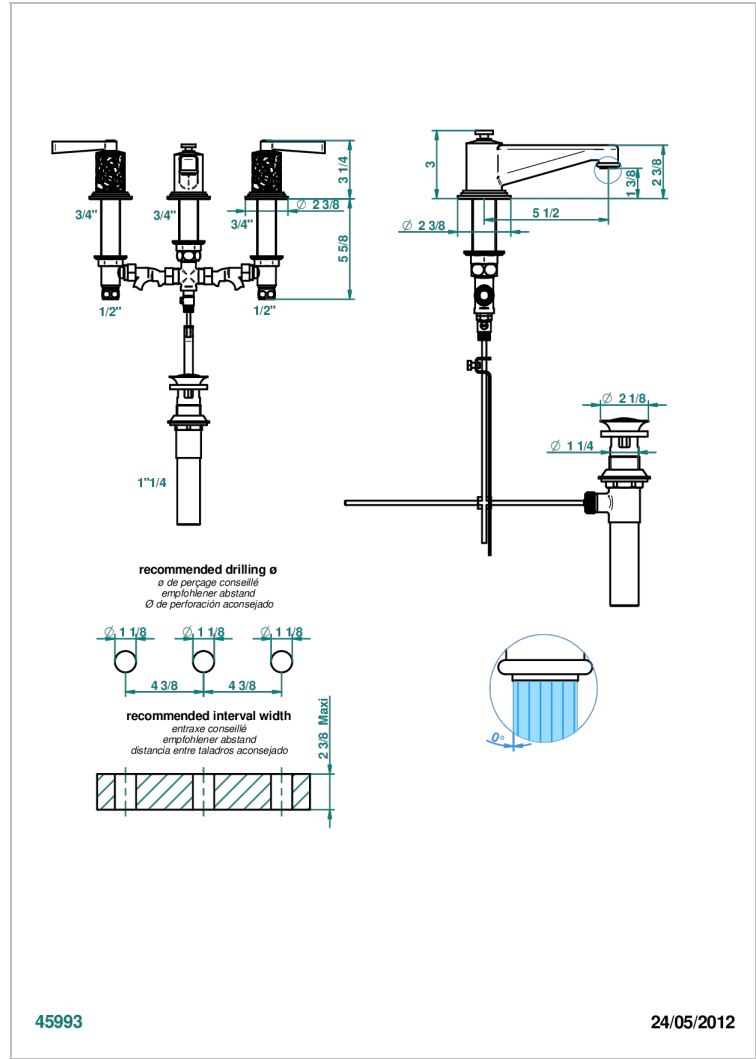

FRIVOLE WITH LEVER HANDLES

G2S-151M/US

Widespread lavatory set with drain for 1 1/4" + countertop

CHARACTERISTIC

- Frivole with lever handles
- Widespread lavatory set with drain for 1 1/4" + countertop

TECHNICAL SPECS

- Recommandé : 3 bars (max. 5 bars) - Advised : 43,5 psi (max. 72 psi)
- 5,7 l/min à 3 bars (1.5 gpm at 43.5 psi)
- 1.2 gpm on demand in accordance with California's rules

AVAILABLE FINITIONS

Black nickel - D24
 Blush PVD - H62
 Brass color PVD - H49
 Brown bronze color PVD - F33
 Chrome polished - A02
 Chrome polished / gold polished - G02

Matt nickel (American satin) - C01
 Matt nickel color PVD - H56
 Nickel antique / Sovereign - H28
 Nickel color PVD - H55
 Nickel polished - B01
 Rose Gold - F27

Satin chrome - C03
 Silver rhodium - F18
 Soft gold - F30
 Soft matt gold - F31
 Soft satin gold - F32
 Umber PVD - H66