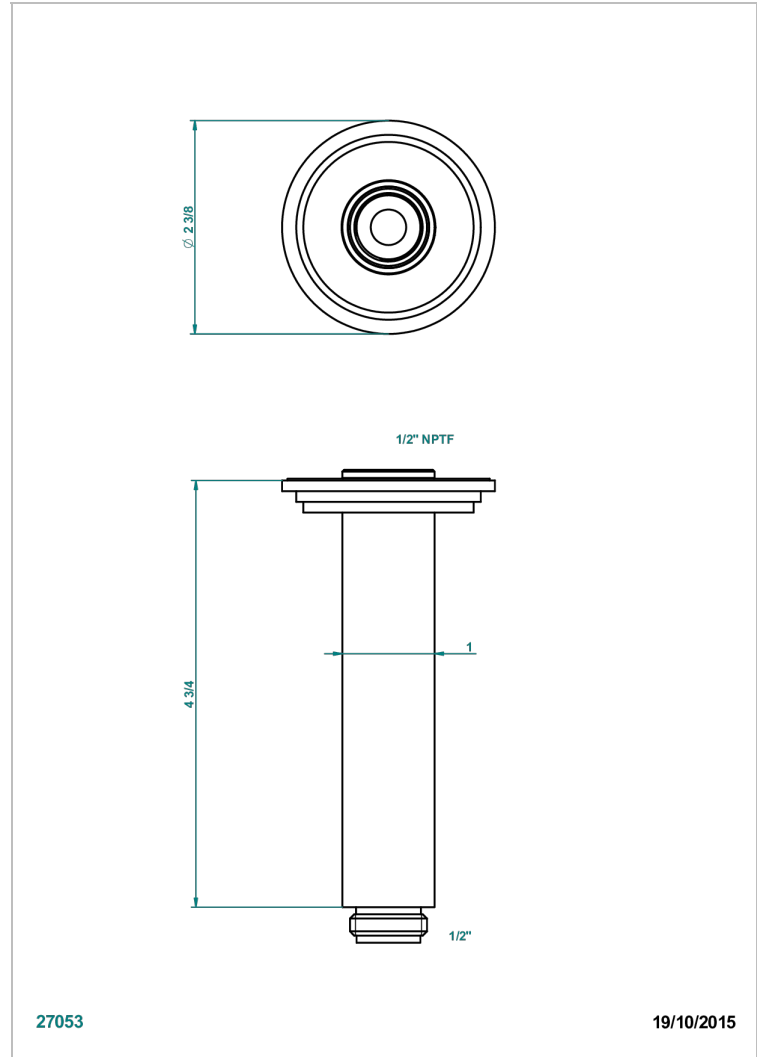

FRIVOLE

G2R-82V/US

Vertical shower arm ceiling mounted 1/2" connection

27053

19/10/2015

CHARACTERISTIC

- Frivole
- Vertical shower arm ceiling mounted 1/2" connection

AVAILABLE FINITIONS