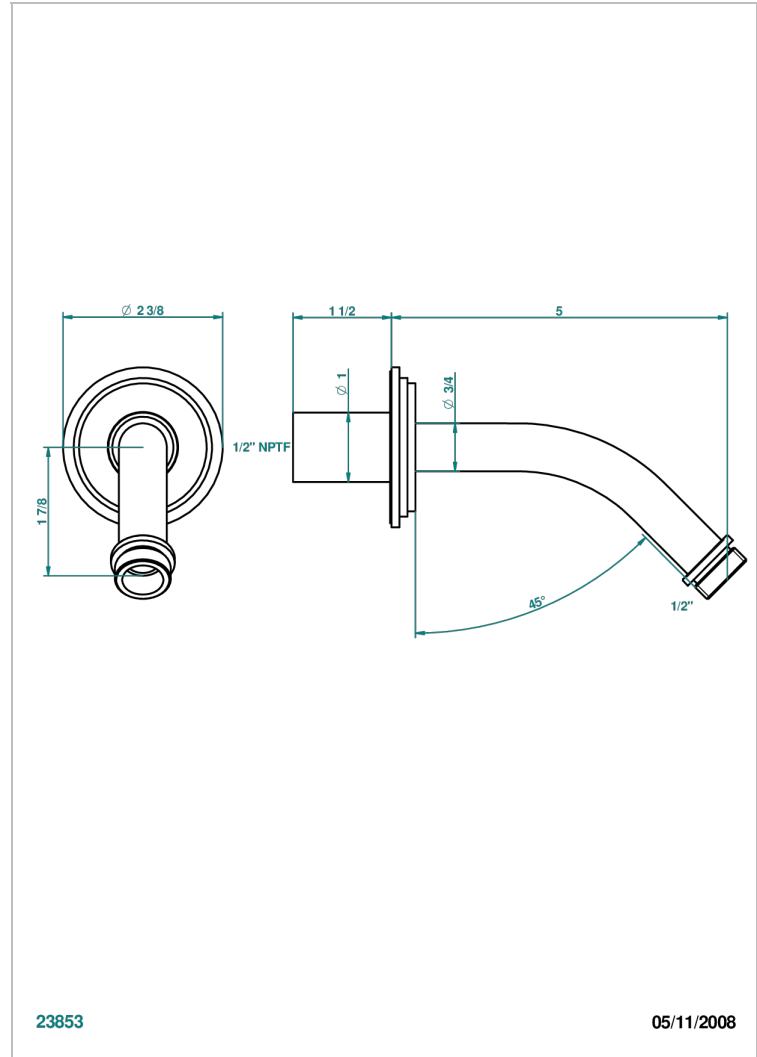

FRIVOLE

G2R-82/US

Horizontal shower arm, 45°, lg: 4" 3/4

CHARACTERISTIC

- Frivole
- Horizontal shower arm, 45°, lg: 4" 3/4

AVAILABLE FINITIONS

Black nickel - D24
Blush PVD - H62
Brass color PVD - H49
Brown bronze color PVD - F33
Chrome polished - A02
Chrome polished / gold polished - G02