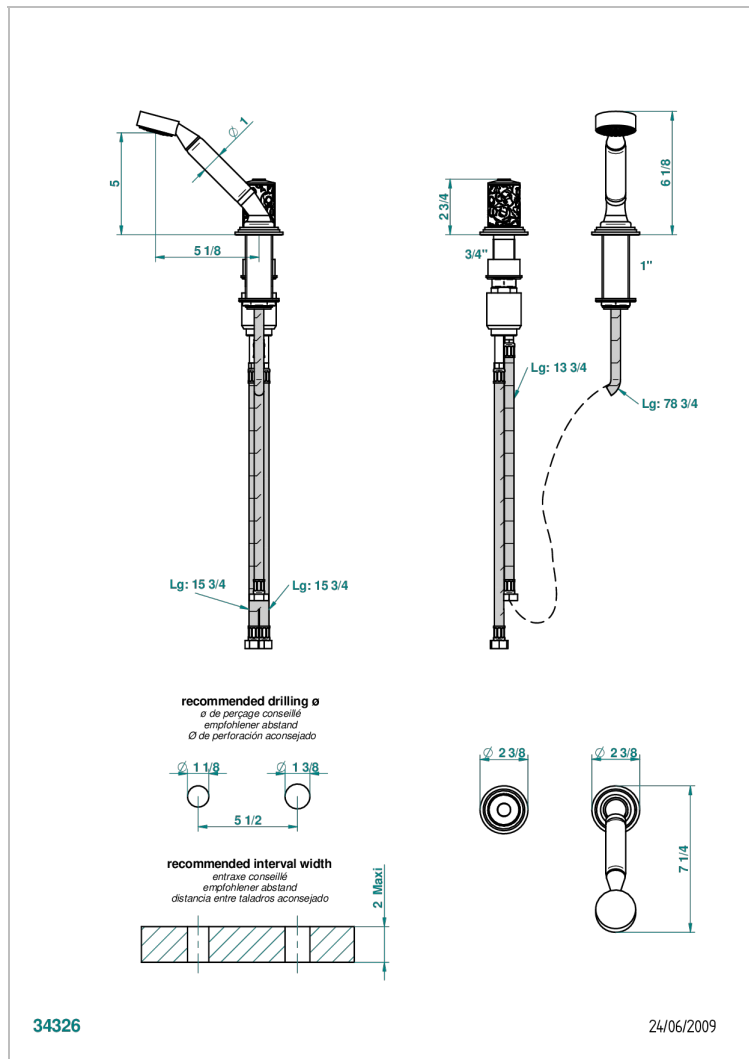

# FRIVOLE

G2R-6532/60A

Deck mounted mixer with handshower, progressive cartridge

## CHARACTERISTIC

- Frivole
- Deck mounted mixer with handshower, progressive cartridge