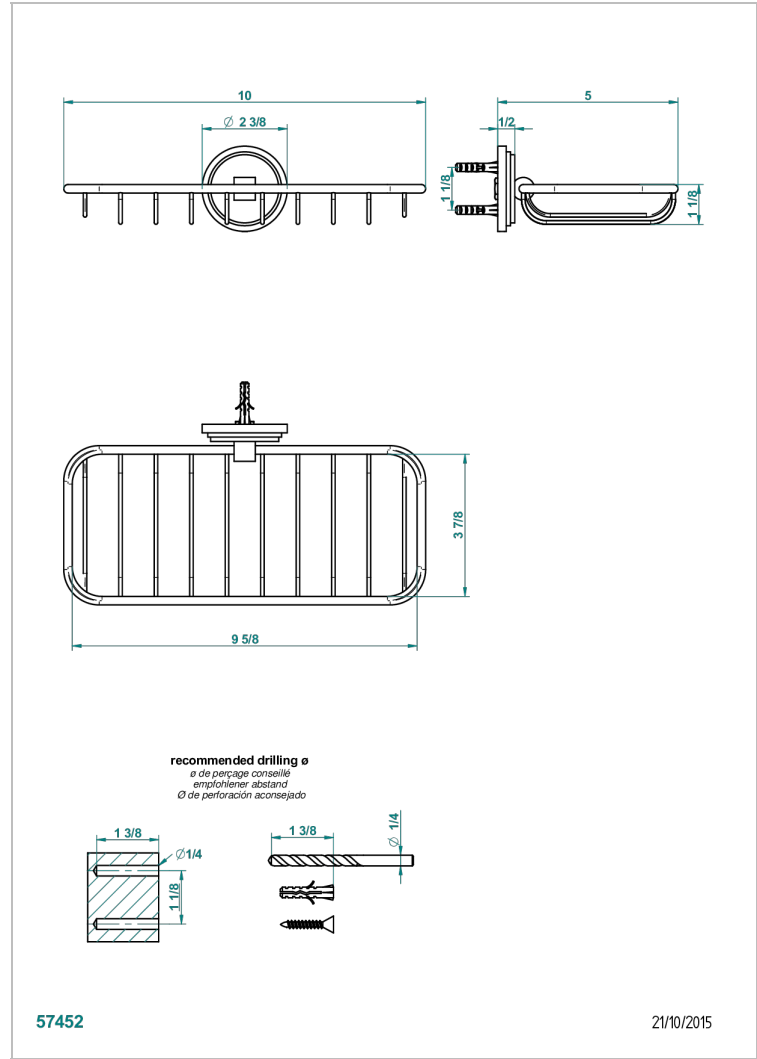

FRIVOLE

G2R-620A

Soap basket, wall mounted 10" x 4"3/8

CHARACTERISTIC

- Frivole
- Soap basket, wall mounted 10" x 4"3/8

AVAILABLE FINITIONS

Black nickel - D24
Blush PVD - H62
Brass color PVD - H49
Brown bronze color PVD - F33
Chrome polished - A02
Chrome polished / gold polished - G02