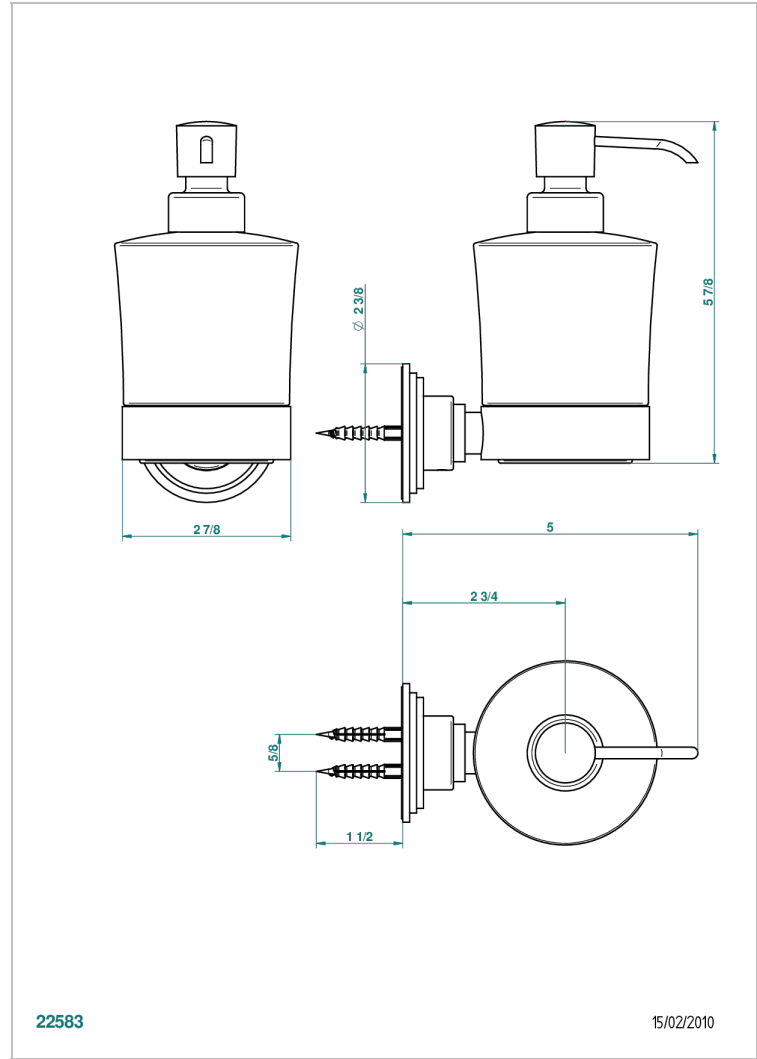

FRIVOLE

G2R-613

Liquid soap dispenser

THG[®]
PARIS

22583

15/02/2010

CHARACTERISTIC

- Frivole
- Liquid soap dispenser