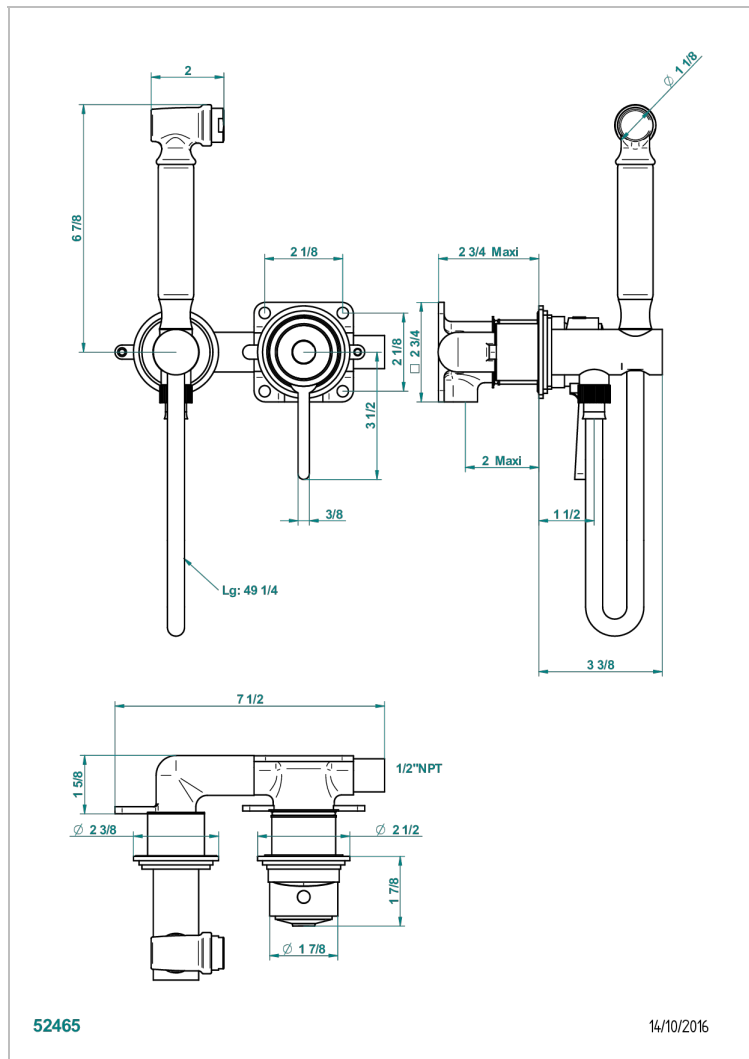

# FRIVOLE

G2R-5840/MUS

Handheld spray bidet with mixing valve, hose, elbow/hook

## CHARACTERISTIC

- Frivole
- Handheld spray bidet with mixing valve, hose, elbow/hook

## TECHNICAL SPECS

- Recommandé : 3 bars (max. 5 bars) - Advised : 43,5 psi (max. 72 psi)
- 9,5 l/min à 3 bars (2.5 gpm at 43.5 psi)