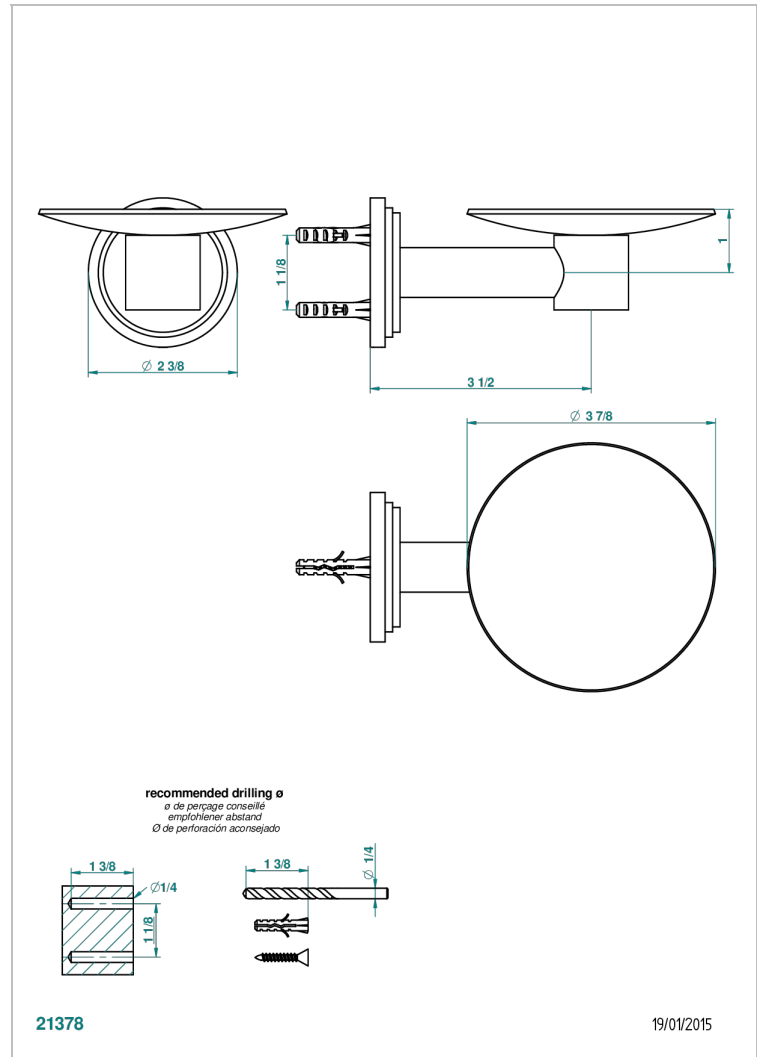

# FRIVOLE

G2R-546

Soap dish, wall mounted, 4" diameter

## CHARACTERISTIC

- Frivole
- Soap dish, wall mounted, 4" diameter