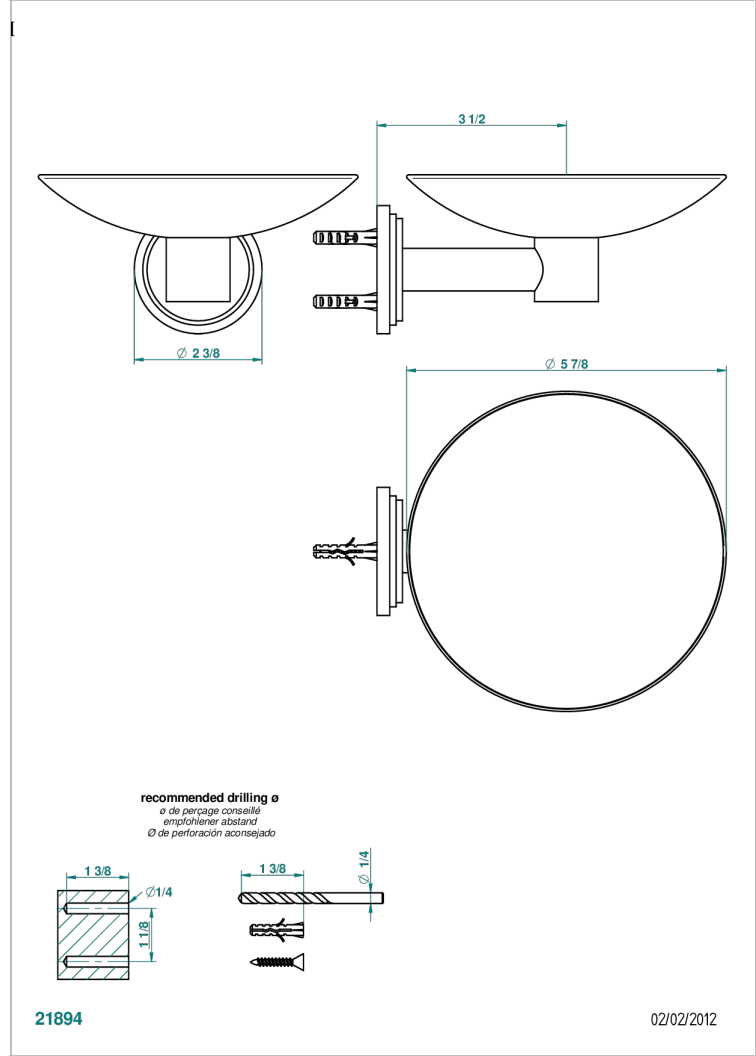

FRIVOLE

G2R-546GM

Soap dish, wall mounted, 6" diameter

CHARACTERISTIC

- Frivole
- Soap dish, wall mounted, 6" diameter

AVAILABLE FINITIONS

Black nickel - D24
Blush PVD - H62
Brass color PVD - H49
Brown bronze color PVD - F33
Chrome polished - A02
Chrome polished / gold polished - G02