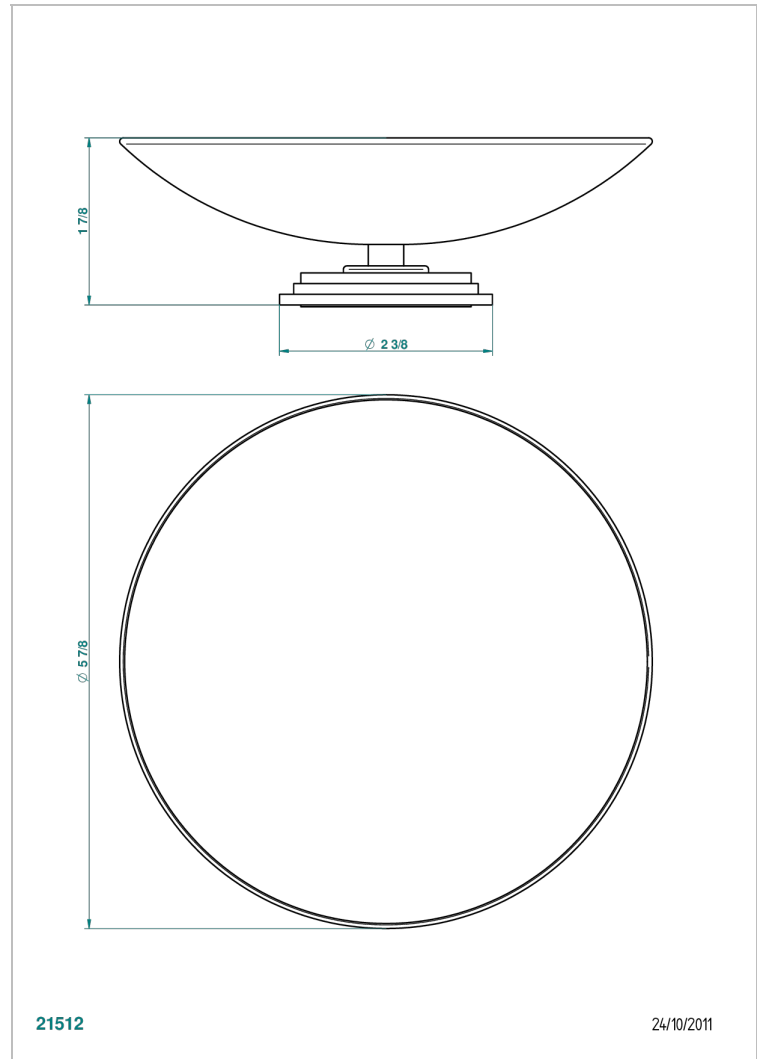

# FRIVOLE

G2R-544GM

Soap dish, freestanding , 6" diameter

THG<sup>®</sup>  
PARIS

## CHARACTERISTIC

- Frivole
- Soap dish, freestanding , 6" diameter