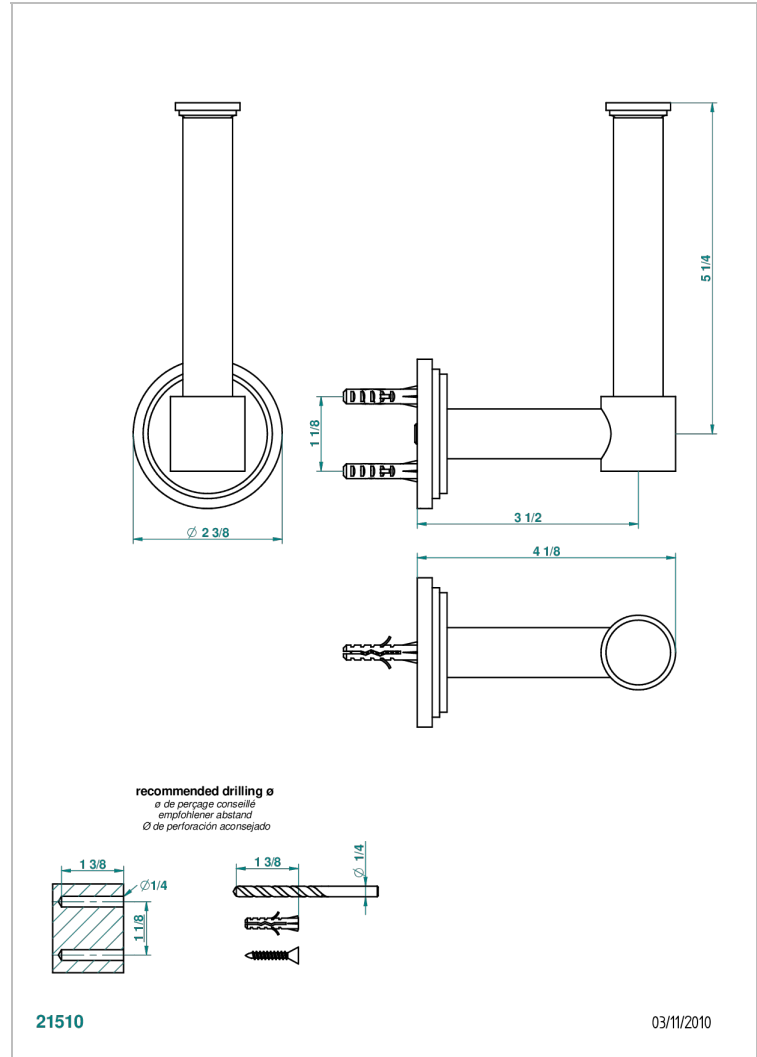

FRIVOLE

G2R-542

Reserve toilet paper holder

CHARACTERISTIC

- Frivole
- Reserve toilet paper holder

AVAILABLE FINITIONS

Black nickel - D24
Blush PVD - H62
Brass color PVD - H49
Brown bronze color PVD - F33
Chrome polished - A02
Chrome polished / gold polished - G02

Matt nickel (American satin) - C01
Matt nickel color PVD - H56
Nickel antique / Sovereign - H28
Nickel color PVD - H55
Nickel polished - B01
Rose Gold - F27

Satin chrome - C03
Silver rhodium - F18
Soft gold - F30
Soft matt gold - F31
Umber PVD - H66